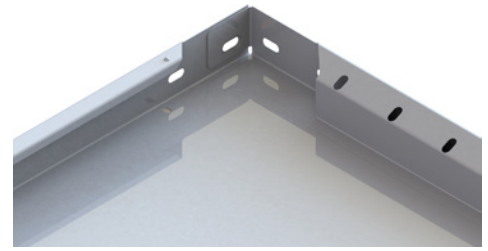

Shelf for plug-in racks META CLIP®

Carrying capacity 100 kg, length 1000 mm

Execution:

- With a 50 mm perforation grid to accommodate accessories
- Shelves/profiles made of high-quality steel
- Shelves with upturned edge of 40 mm
- Without shelf holders

Art. no.	50167 929
Brand	META
Manufacturer Part Number	200183490
Made in	Germany
Gross Weight	3.764 kg
Product Group	508

EAN

4026212314243