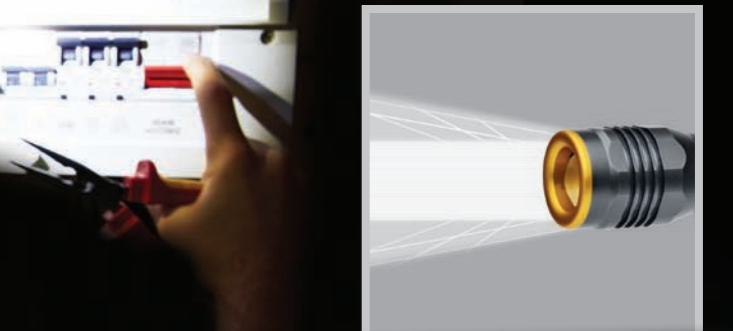

FEATURES: Plano-convex optical lens

HIGH POWER CREE LED HEAD TORCHES

HIGH POWER CREE LED HAND TORCHES