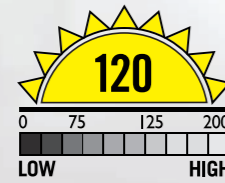

Item No: T9620

SPOT : FLOOD	MAX RANGE	WEATHER RATING	IMPACT RESISTANT	POWER SUPPLY	BATTERY LIFE
X1: X7	250M	IP64	1M	4 x AA (not included)	UP TO 12 HOURS

120 LUMENS

Item No: T9610

SPOT : FLOOD	MAX RANGE	WEATHER RATING	IMPACT RESISTANT	POWER SUPPLY	BATTERY LIFE
X1: X7	200M	IP64	1M	3 x AAA (not included)	UP TO 13 HOURS

C.K LED HEAD TORCH 120 LUMENS

COMPACT AND LIGHTWEIGHT, THE C.K T9610 IS A REMARKABLY POWERFUL HEAD TORCH FOR ITS SIZE.

SPECIFICATION:

- High Power 120 Lumen Cree XR-E Q3 LED
- 3 lighting modes: high, dimmed, flash
- One-handed rapid slide focus mechanism - spot (x1) to flood (x7)
- Beam intensifying plano-convex optical lens
- Robust high grade aluminium lamp body
- Adjustable head lamp swivels through 90°
- Water & dirt resistant, tested to IP64
- Battery life: high - 5hrs, dimmed - 13hrs

C.K LED HAND TORCH 150 LUMENS

AN IMMENSELY VERSATILE HIGH PERFORMANCE HAND TORCH, THE C.K T9520 HAS AN IMPRESSIVE 250M RANGE SPOT BEAM AND AN EXTENSIVE X30 FLOOD BEAM.

SPECIFICATION:

- High Power 150 Lumen Cree XR-E Q5 LED
- 3 Lighting modes: high, dimmed, flash
- One-handed rapid slide focus mechanism - spot (x1) to flood (x30)
- Beam intensifying plano-convex optical lens
- Robust high grade aluminium body
- Water & dirt resistant, tested to IP64
- Battery life: high - 5hrs, dimmed - 14hrs
- Size: 133 x 40mm

150 LUMENS