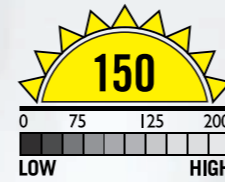

C.K HEAD TORCHES

C.K HAND TORCHES

C.K LED HEAD TORCH 200 LUMENS

POWERFUL AND ROBUST, THE FEATURE PACKED C.K T9620 IS A TRULY ASTOUNDING PROFESSIONAL QUALITY HEAD TORCH.

SPECIFICATION:

- High Power 200 Lumen Cree XM-L T6 LED
- 3 lighting modes: high, dimmed, flash
- One-handed rapid slide focus mechanism - spot (x1) to flood (x7)
- Beam intensifying plano-convex optical lens
- Robust high grade aluminium lamp body
- Adjustable head lamp swivels through 90°
- Detachable head lamp & battery pack
- Water & dirt resistant, tested to IP64
- Battery life: high - 5hrs, dimmed - 12hrs

200 LUMENS

Item No: T9620

SPOT : FLOOD	MAX RANGE	WEATHER RATING	IMPACT RESISTANT	POWER SUPPLY	BATTERY LIFE
X1: X7	250M	IP64	1M	4 x AA (not included)	UP TO 12 HOURS

120 LUMENS

Item No: T9610

SPOT : FLOOD	MAX RANGE	WEATHER RATING	IMPACT RESISTANT	POWER SUPPLY	BATTERY LIFE
X1: X7	200M	IP64	1M	3 x AAA (not included)	UP TO 13 HOURS

C.K LED HEAD TORCH 120 LUMENS

COMPACT AND LIGHTWEIGHT, THE C.K T9610 IS A REMARKABLY POWERFUL HEAD TORCH FOR ITS SIZE.

SPECIFICATION:

- High Power 120 Lumen Cree XR-E Q3 LED
- 3 lighting modes: high, dimmed, flash
- One-handed rapid slide focus mechanism - spot (x1) to flood (x7)
- Beam intensifying plano-convex optical lens
- Robust high grade aluminium lamp body
- Adjustable head lamp swivels through 90°
- Water & dirt resistant, tested to IP64
- Battery life: high - 5hrs, dimmed - 13hrs

C.K LED HAND TORCH 150 LUMENS

AN IMMENSELY VERSATILE HIGH PERFORMANCE HAND TORCH, THE C.K T9520 HAS AN IMPRESSIVE 250M RANGE SPOT BEAM AND AN EXTENSIVE X30 FLOOD BEAM.

SPECIFICATION: