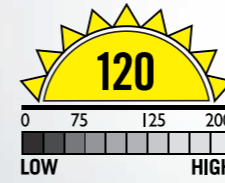

Item No: T9520

SPOT : FLOOD	MAX RANGE	WEATHER RATING	IMPACT RESISTANT	POWER SUPPLY	BATTERY LIFE
X1: X30	250M	IP64	1M	3 x AAA (not included)	UP TO 14 HOURS

120 LUMENS

Item No: T9510

SPOT : FLOOD	MAX RANGE	WEATHER RATING	IMPACT RESISTANT	POWER SUPPLY	BATTERY LIFE
X1: X10	150M	IP64	1M	3 x AAA (not included)	UP TO 16 HOURS

C.K LED HAND TORCH 120 LUMENS

COMPACT YET POWERFUL, THE C.K T9510 ALSO HAS A DIMMED BEAM MODE FOR GLARE-FREE CLOSE PROXIMITY USE.

SPECIFICATION:

- High Power 120 Lumen Cree XR-E Q5 LED
- 3 Lighting modes: high, dimmed, flash
- One-handed rapid slide focus mechanism - spot (x1) to flood (x10)
- Beam intensifying plano-convex optical lens
- Robust high grade aluminium body
- Water & dirt resistant, tested to IP64
- Battery life: high - 6hrs, dimmed - 16hrs
- Size: 107 x 30mm