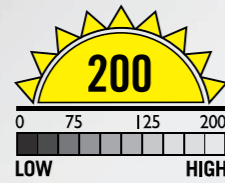

SPECIFICATION:

- High Power 200 Lumen Cree XM-L T6 LED
- 3 lighting modes: high, dimmed, flash
- One-handed rapid slide focus mechanism - spot (x1) to flood (x7)
- Beam intensifying plano-convex optical lens
- Robust high grade aluminium lamp body
- Adjustable head lamp swivels through 90°
- Detachable head lamp & battery pack
- Water & dirt resistant, tested to IP64
- Battery life: high - 5hrs, dimmed - 12hrs

200 LUMENS