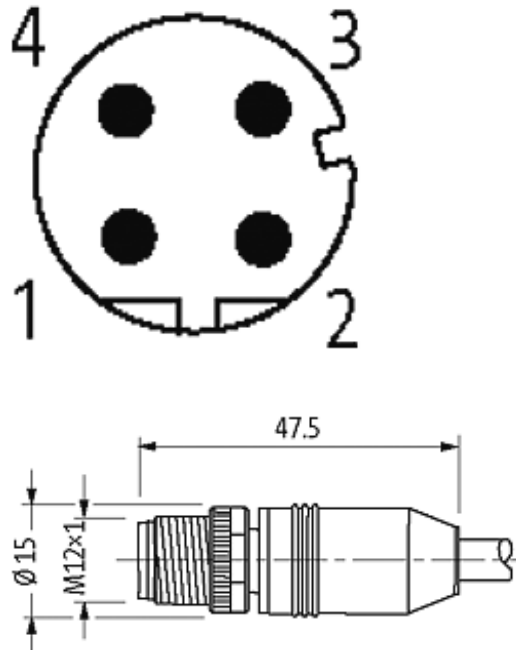

**M12 MALE, 0° SHIELDED, D CODED, ETHERNET**

PUR 1x4xAWG22 shielded green UL/CSA+robot 10m

M12

Male straight

Ethernet CAT 5e, D-coded

4-pole, shielded

Further cable lengths on request. Plastic housings with good resistance against chemicals and oils. The resistance to aggressive media should be individually tested for your application. Further details on request.

[Link to Product](#)**Illustration**

# Male

Product may differ from Image

## Technical Data

|                               |   |
|-------------------------------|---|
| Operating voltage             | 60 V DC   |
| Operating current per contact | max. 4 A  |
| Locking of ports              | Screw thread M12 × 1 mm (recommended torque 0.6 Nm) self-securing |
| Protection                    | IP65 and IP67 when plugged and screwed down (EN 60529)            |