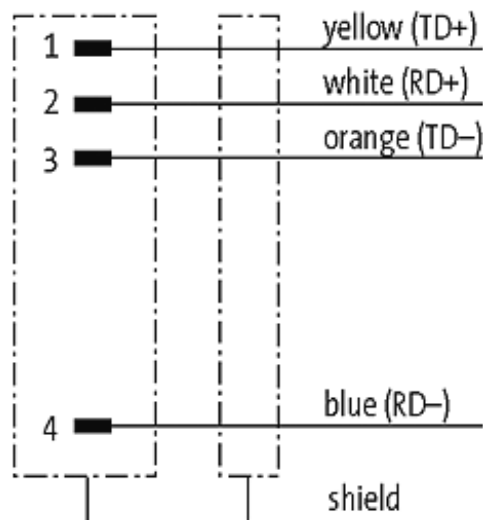

**M12 MALE, 0° SHIELDED, D CODED, ETHERNET**

PUR 1x4xAWG22 shielded green UL/CSA+robot 10m

M12

Male straight

Ethernet CAT 5e, D-coded

4-pole, shielded

Further cable lengths on request. Plastic housings with good resistance against chemicals and oils. The resistance to aggressive media should be individually tested for your application. Further details on request.

[Link to Product](#)**Illustration**

# Male

Product may differ from Image