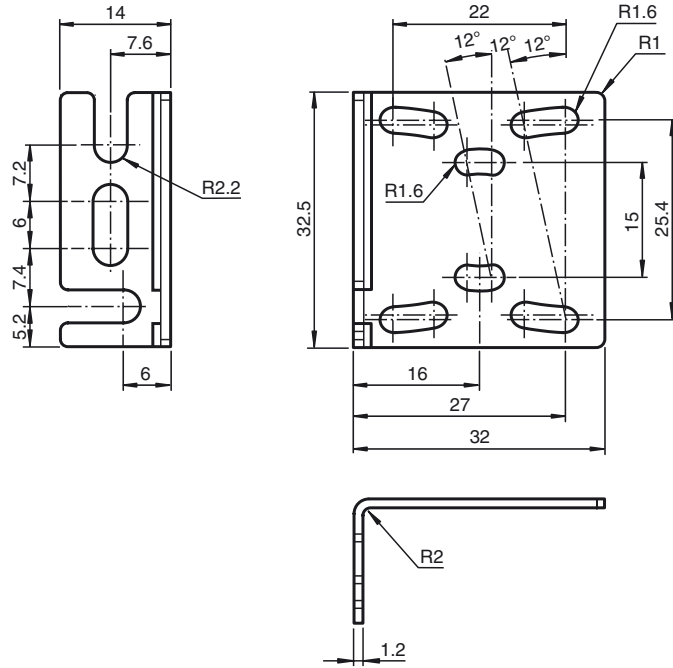

**Dimensions**

**Model Number**

**OMH-R10X-04**

Mounting bracket

**Features**

- Mounting bracket
- Simple and fast mounting

**Technical data**

**Mechanical specifications**

Material	Stainless steel
Mass	approx. 11 g

**Suitable series**

Series	R100 R101
--------	--------------

Release date: 2016-01-28 11:56 Date of issue: 2016-02-02 279883\_eng.xml

Refer to "General Notes Relating to Pepperl+Fuchs Product Information".