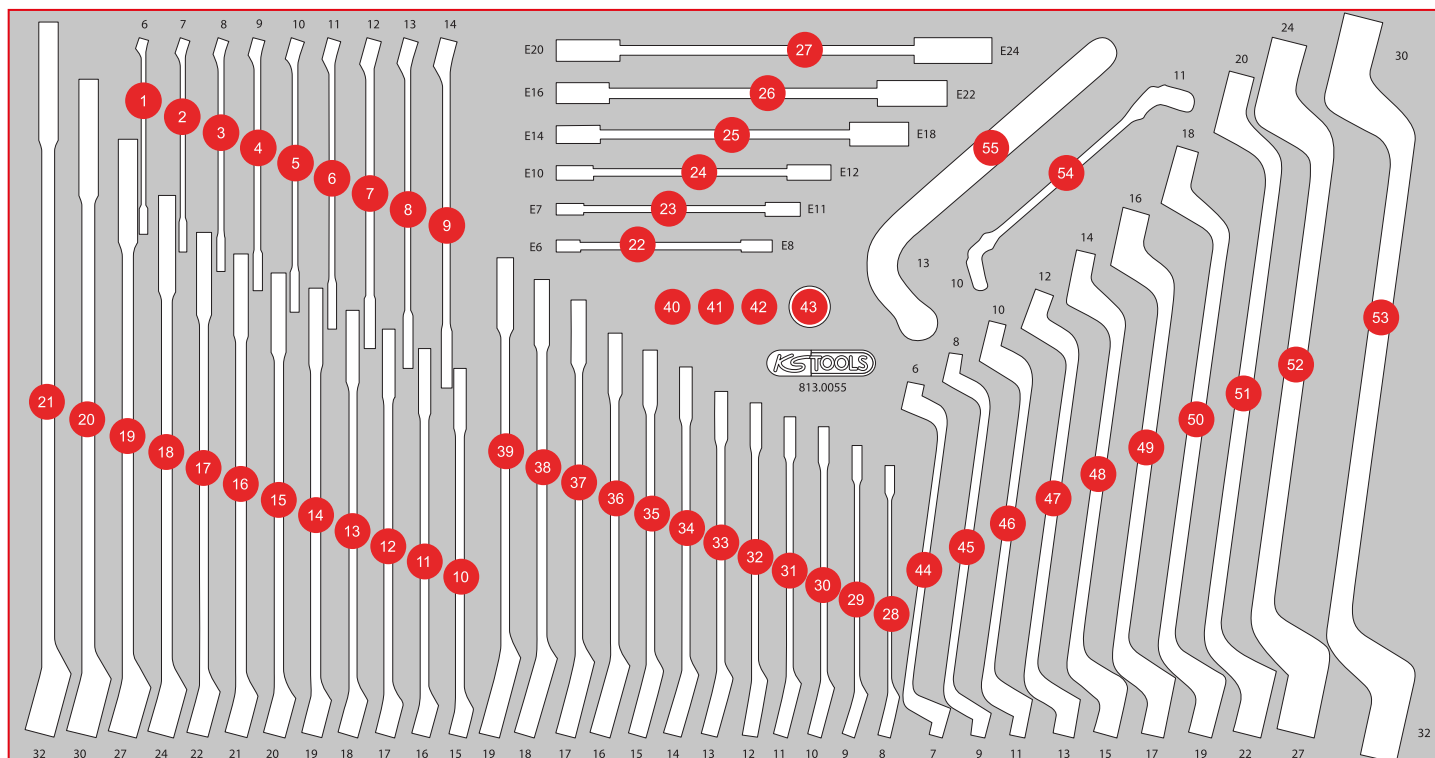

813.0055

**L** Screw spanner set

Pos.	Code	Description	pcs	Pos.	Code	Description	pcs	Pos.	Code	Description	pcs
1	517.0606	Combination spanners, offset, 6 mm	1	13	517.0618	Combination spanners, offset, 18 mm	1	25	911.0374	Double ring spanner for Torx E profile, E14 x E18	1
2	517.0607	Combination spanners, offset, 7 mm	1	14	517.0619	Combination spanners, offset, 19 mm	1	26	911.0375	Double ring spanner for Torx E profile, E16 x E22	1
3	517.0608	Combination spanners, offset, 8 mm	1	15	517.0620	Combination spanners, offset, 20 mm	1	27	911.0376	Double ring spanner for Torx E profile, E20 x E24	1
4	517.0609	Combination spanners, offset, 9 mm	1	16	517.0621	Combination spanners, offset, 21 mm	1	28	503.4608	GEARplus reversing combination ratcheting spanner, 8 mm	1
5	517.0610	Combination spanners, offset, 10 mm	1	17	517.0622	Combination spanners, offset, 22 mm	1	29	503.4609	GEARplus reversing combination ratcheting spanner, 9 mm	1
6	517.0611	Combination spanners, offset, 11 mm	1	18	517.0624	Combination spanners, offset, 24 mm	1	30	503.4610	GEARplus reversing combination ratcheting spanner, 10 mm	1
7	517.0612	Combination spanners, offset, 12 mm	1	19	517.0627	Combination spanners, offset, 27 mm	1	31	503.4611	GEARplus reversing combination ratcheting spanner, 11 mm	1
8	517.0613	Combination spanners, offset, 13 mm	1	20	517.0630	Combination spanners, offset, 30 mm	1				
9	517.0614	Combination spanners, offset, 14 mm	1	21	517.0632	Combination spanners, offset, 32 mm	1				
10	517.0615	Combination spanners, offset, 15 mm	1	22	911.0371	Double ring spanner for Torx E profile, E6 x E8	1				
11	517.0616	Combination spanners, offset, 16 mm	1	23	911.0372	Double ring spanner for Torx E profile, E7 x E11	1				
12	517.0617	Combination spanners, offset, 17 mm	1	24	911.0373	Double ring spanner for Torx E profile, E10 x E12	1				