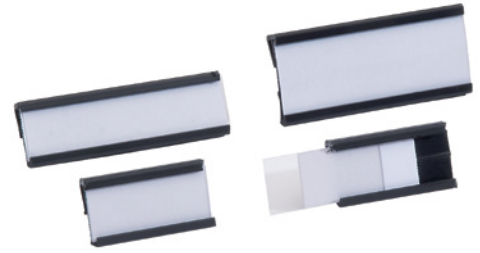

Labelling tab

Execution:

- Labelling tab for label holders: the slot walls, separating plates and dividers, including labels. Design: Plastic. Colour: Black.
- Labelling tabs for trough walls: are plugged directly onto the walls of the trough. Includes labels and clear film. Design: plastic. Colour: black:

Art. no.	50308 929
Brand	LISTA
Manufacturer Part Number	134.029.000
Number of pieces per packet	20 PCS
Gross Weight	0.200 kg
Product Group	5AN

EAN

7612269029901