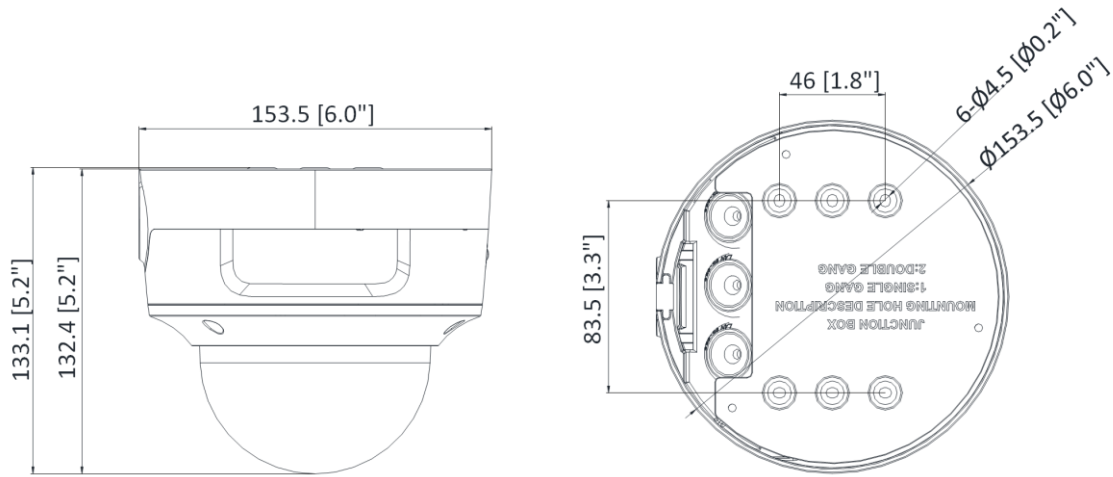

▪ **Available Model**

DS-2CD2746G2-IZS (2.8 to 12 mm)

▪ **Dimension**

Unit: mm (inch)

▪ **Accessory**

▪ **Optional**

DS-1473ZJ-155 Wall Mount	DS-1473ZJ-155B Wall Mount	DS-1475ZJ-SUS Vertical Pole Mount	DS-1471ZJ-155 Pendant Mount	DS-1476ZJ-SUS Corner Mount
DS-1227ZJ-DM37 In-ceiling Mount