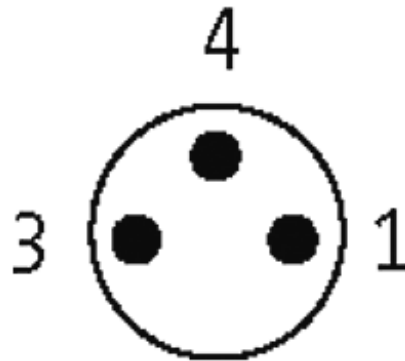

M8 female 90° snap-in with cable

PUR 3x0.25 bk UL/CSA+robot+drag chain 3m

M8
Female 90°
3-pole
Snap In

Plastic housings with good resistance against chemicals and oils. The resistance to aggressive media should be individually tested for your application. Further details on request.

[Link to Product](#)**Illustration**

Female

Product may differ from Image