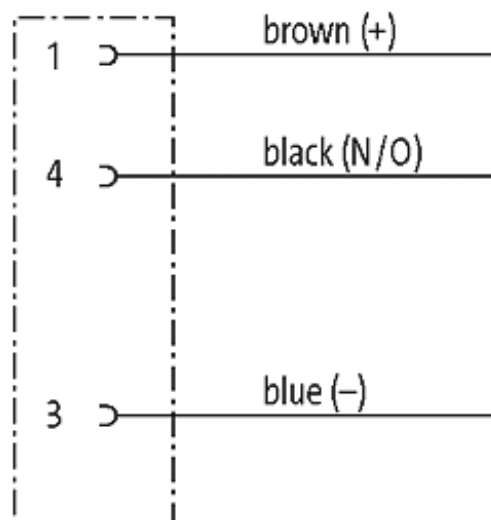

M8 female 90° snap-in with cable

PUR 3x0.25 bk UL/CSA+robot+drag chain 3m

M8
Female 90°
3-pole
Snap In

Plastic housings with good resistance against chemicals and oils. The resistance to aggressive media should be individually tested for your application. Further details on request.

[Link to Product](#)**Illustration**

Female

Product may differ from Image