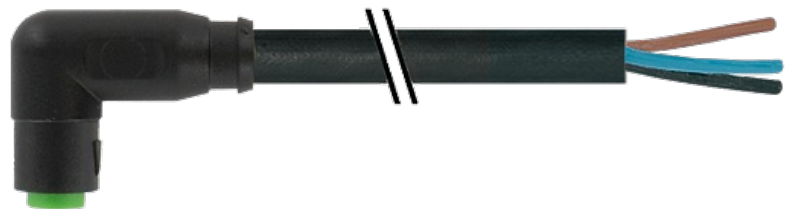

M8 female 90° snap-in with cable

PUR 3x0.25 bk UL/CSA+robot+drag chain 3m

M8
Female 90°
3-pole
Snap In

Plastic housings with good resistance against chemicals and oils. The resistance to aggressive media should be individually tested for your application. Further details on request.

[Link to Product](#)**Illustration**

Female

Product may differ from Image