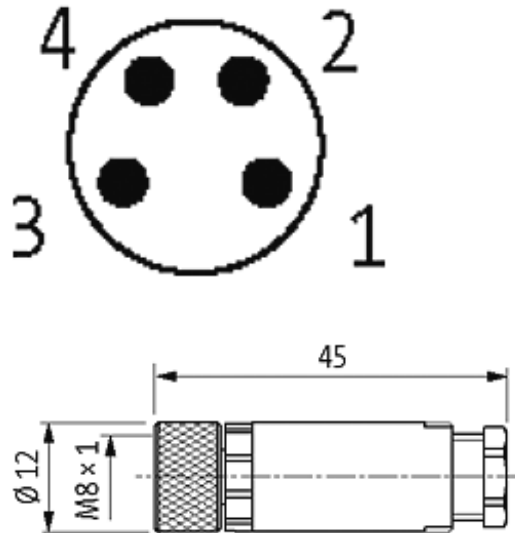

M8 FEMALE 0° FIELD-WIREABLE SCREW TERM.

4-pol. 0,14...0.5mm²

Female straight

4-pole

Screw terminals

Connection cross section: 0.14...0.5 mm²

[Link to Product](#)

Illustration

Female

Product may differ from Image

Approvals

Form

08631

Technical Data

Operating voltage	max. 30 V AC/DC
Operating current per contact	max. 4 A
Connection cross section	0.14...0.5 mm ²
Sealing range (cable diameter)	2.5...5.0 mm
Protection	IP67 inserted and tightened (EN 60529)

General data

Temperature range	-25...+85 °C
Dimensions H × W × D	45×12×12 mm

Commercial data

country of origin	DE
customs tariff number	85369010
minimum order quantity	1