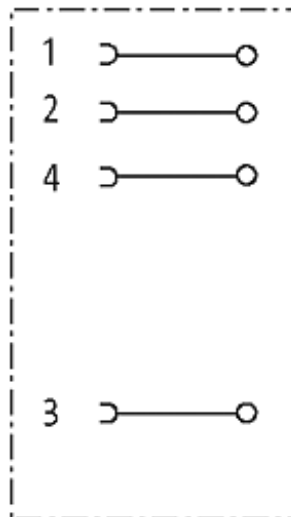

M8 FEMALE 0° FIELD-WIREABLE SCREW TERM.

4-pol. 0,14...0.5mm²

Female straight

4-pole

Screw terminals

Connection cross section: 0.14...0.5 mm²

[Link to Product](#)

Illustration

Female

Product may differ from Image

Approvals

Form

08631

Technical Data

Operating voltage	max. 30 V AC/DC
Operating current per contact	max. 4 A
Connection cross section	0.14...0.5 mm ²
Sealing range (cable diameter)	2.5...5.0 mm
Protection	IP67 inserted and tightened (EN 60529)

General data

Temperature range	-25...+85 °C
Dimensions H × W × D	45×12×12 mm

Commercial data

country of origin	DE
customs tariff number	85369010
minimum order quantity	1