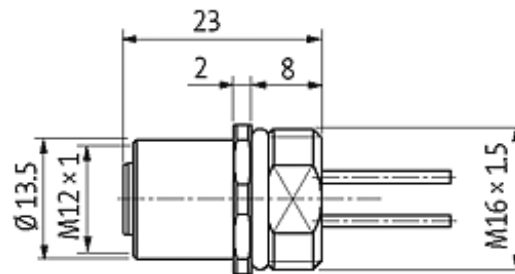

M12 FEMALE FLANGE PLUG A CODED FRONT MOUNT

PP-wires 5X0.34 1m

Flange M12 female
5-pole
Front mounting
with multi-strand wire[Link to Product](#)**Illustration**

Female

Product may differ from Image

Form

13561

Technical Data

Operating voltage	max. 125 V AC/DC
Operating current per contact	max. 4 A
Locking of ports	Screw thread M12 × 1 mm (recommended torque 0.6 Nm) self-securing
Protection	IP67 inserted and tightened (EN 60529)

Cables

Cable number	972
No./diameter of wires	5 × 0.34 mm ²
Wire isolation	PP (br, wh, bl, bk, gr)
Shore hardness outer jacket	70 ± 5D
Outer diameter	approx. 1.25 mm
Bend radius (fixed)	5 × outer Ø
Bend radius (moving)	10 × outer Ø
Temperature range (fixed)	-40...+80 °C
Temperature range (mobile)	-25...+80 °C

General data

Temperature range	-25...+85 °C
-------------------	--------------

Commercial data

country of origin	DE
customs tariff number	85444290
minimum order quantity	1