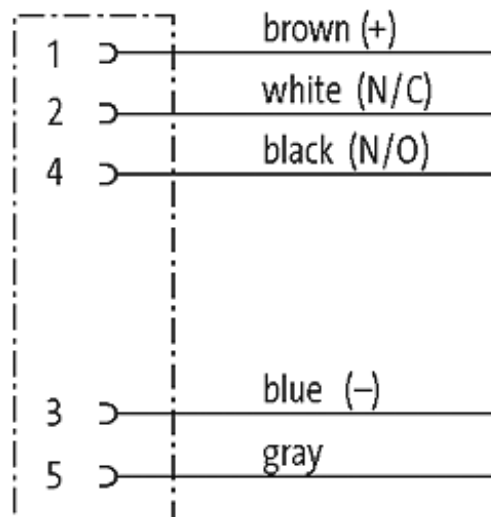

M12 FEMALE FLANGE PLUG A CODED FRONT MOUNT

PP-wires 5X0.34 1m

Flange M12 female
5-pole
Front mounting
with multi-strand wire[Link to Product](#)**Illustration**

Female

Product may differ from Image

Form

13561

Technical Data

Operating voltage	max. 125 V AC/DC
Operating current per contact	max. 4 A
Locking of ports	Screw thread M12 × 1 mm (recommended torque 0.6 Nm) self-securing
Protection	IP67 inserted and tightened (EN 60529)

General data

Temperature range	-25...+85 °C
-------------------	--------------

Commercial data

country of origin	DE
customs tariff number	85444290
minimum order quantity	1