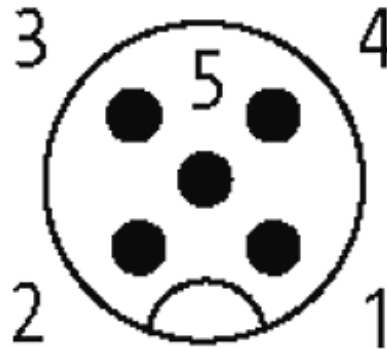

M12 FEMALE FLANGE PLUG A CODED FRONT MOUNT

PP-wires 5X0.34 1m

Flange M12 female
5-pole
Front mounting
with multi-strand wire[Link to Product](#)**Illustration**

Female

Product may differ from Image

Form

13561

Technical Data

Operating voltage	max. 125 V AC/DC
Operating current per contact	max. 4 A
Locking of ports	Screw thread M12 × 1 mm (recommended torque 0.6 Nm) self-securing
Protection	IP67 inserted and tightened (EN 60529)

Cables

Cable number	972
No./diameter of wires	5 × 0.34 mm ²
Wire isolation	PP (br, wh, bl, bk, gr)
Shore hardness outer jacket	70 ± 5D
Outer diameter	approx. 1.25 mm
Bend radius (fixed)	5 × outer Ø
Bend radius (moving)	10 × outer Ø
Temperature range (fixed)	-40...+80 °C
Temperature range (mobile)	-25...+80 °C

General data

Temperature range	-25...+85 °C
-------------------	--------------

Commercial data

country of origin	DE
customs tariff number	85444290
minimum order quantity	1