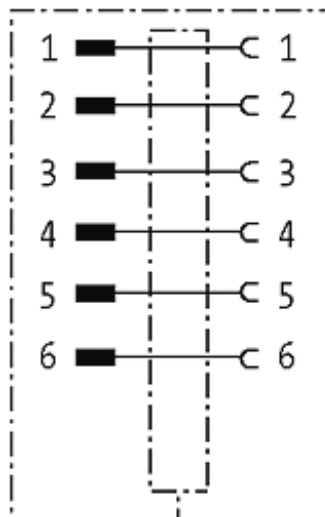

M12-PANEL FEED THROUGH 6POLE A CODED

Control cabinet entry system M12
A-coded, 6-pole, shielded

[Link to Product](#)**Illustration**

Male

Female

Product may differ from Image

Form

46111

Technical Data

Operating voltage	max. 30 V AC/DC
Operating current per contact	max. 4 A
Protection	IP67 inserted and tightened (EN 60529)

General data

Mounting set	M16 × 1.5 mm
Temperature range	-25...+85 °C