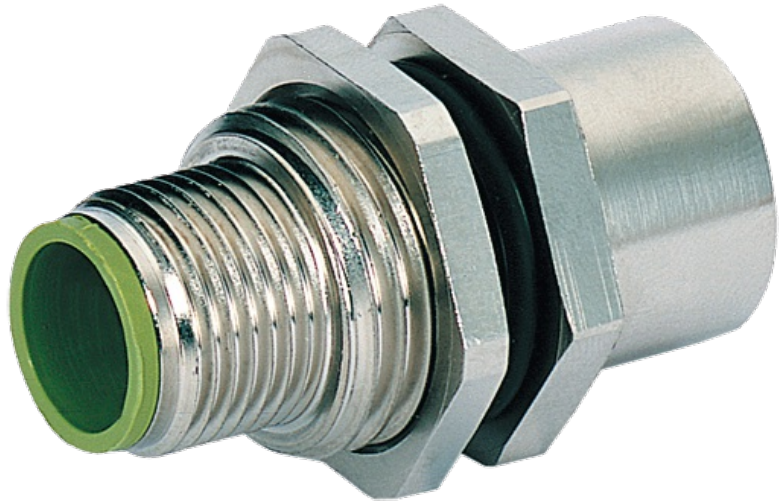

M12-PANEL FEED THROUGH 6POLE A CODED

Control cabinet entry system M12
A-coded, 6-pole, shielded

[Link to Product](#)**Illustration**

Male

Female

Product may differ from Image

Form

46111

Technical Data

Operating voltage	max. 30 V AC/DC
Operating current per contact	max. 4 A
Protection	IP67 inserted and tightened (EN 60529)

General data

Mounting set	M16 × 1.5 mm
Temperature range	-25...+85 °C