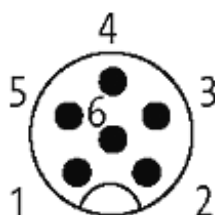

M12-PANEL FEED THROUGH 6POLE A CODED

Control cabinet entry system M12
A-coded, 6-pole, shielded

[Link to Product](#)**Illustration**

Male

Female

Product may differ from Image

Form

46111