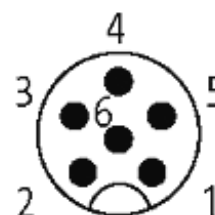

M12-PANEL FEED THROUGH 6POLE A CODED

Control cabinet entry system M12
A-coded, 6-pole, shielded

[Link to Product](#)**Illustration**

Male

Female

Product may differ from Image

Form

46111

Technical Data

Operating voltage	max. 30 V AC/DC
Operating current per contact	max. 4 A
Protection	IP67 inserted and tightened (EN 60529)

General data

Mounting set	M16 × 1.5 mm
Temperature range	-25...+85 °C