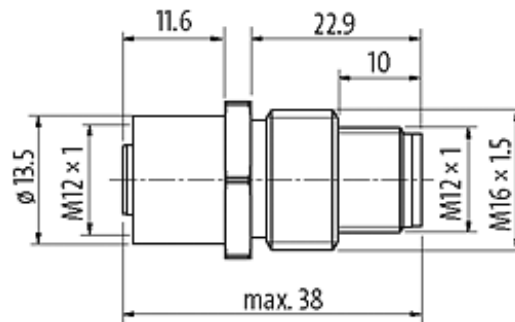

M12-PANEL FEED THROUGH 6POLE A CODED

Control cabinet entry system M12
A-coded, 6-pole, shielded

[Link to Product](#)**Illustration**

Male

Female

Product may differ from Image

Form

46111

Technical Data

Operating voltage	max. 30 V AC/DC
Operating current per contact	max. 4 A
Protection	IP67 inserted and tightened (EN 60529)

General data

Mounting set	M16 × 1.5 mm
Temperature range	-25...+85 °C