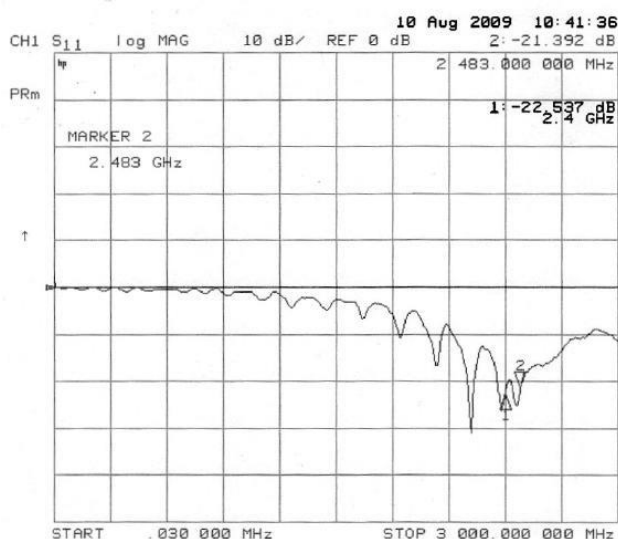

Rev 1.1

Key Specifications - Electrical

Operating temperature:	-20 to +60°C
Storage temperature:	-30 to +75°C
Impedance:	50 ohm
Gain:	2.0dBi
VSWR:	2.0 max
Operating frequencies:	2400MHz
Polarization:	Veritcal
Radiation:	Omni
Electrical wave:	$\frac{1}{4} \lambda$ dipole

Key Specifications - Mechanical

Dimensions:	53.5mm
Connector:	SMA RP
Mounting method:	Direct connect

Key Specifications - Electrical

Ordering Details

Part number	Description
DELTA15/SMAM/RA/RP/11	Right Angled 2.4GHz Stubby WiFi / WLAN & Bluetooth Antenna SMA Male RP – Delta 15