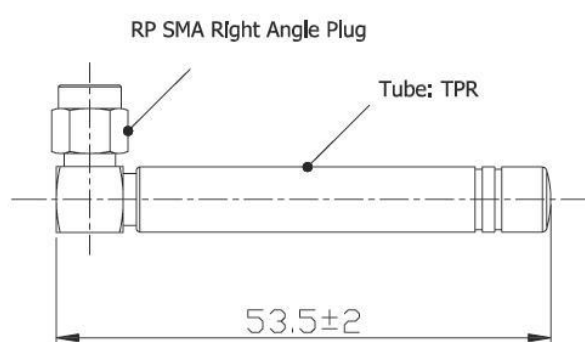

The Delta 15 is supplied, as standard, with a right angle reverse polarity (RP) SMA male connector. This antenna can be built with a connector of your choice for volume requirements.

Please see the Delta 14 for the STRAIGHT connector version of the Delta 15.

Additional Considerations

- Made out of durable TPS for long lasting antenna
- Supplied with a right angled RP SMA connector for direct connection to a device
- Omni directional radiation to ease installation
- RoHS Compliant

Key Specifications - Mechanical

Dimensions:	53.5mm
Connector:	SMA RP
Mounting method:	Direct connect

Key Specifications - Electrical

Ordering Details

Part number	Description
DELTA15/SMAM/RA/RP/11	Right Angled 2.4GHz Stubby WiFi / WLAN & Bluetooth Antenna SMA Male RP – Delta 15