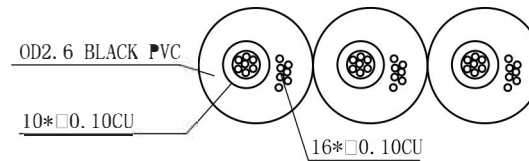

Model	L(mm)
AV29649	150±20
AV29650	250±30
AV29651	500±50
AV29652	1000±50
AV29653	2000±100
AV29654	3000±100
AV29655	5000±200
AV29656	7000±200
AV29657	10000±200
AV29658	15000±300
AV29659	20000±300
AV29660	25000±500

WIRING

NOTE:

- 1.CABLE:(0.10CU*10+0.10CU*16)OD2.6mm*3,BLACK COLOUR ,PVC JACKET.
- 2.CONNECTORS:RCA PLUG*3PCS,RCA PLUG *3PCS
- 3.MOULD ASSEMBLY:RED/WHITE/YELLOW COLOUR,RED/WH/YEL COLOUR
- 4.OPEN/SHORT TEST:100% TEST. INSULATION:5MOhm
- 5.ROHS COMPLIANT

Customer				Product name	RCA MALE TO RCA MALE A/V CABLE	Material		Colour		Unit	mm	View	
Design		Technology		Model	29649-29660								
Check		Standard		Drawing No									
Approve		Date	2022.03.05										