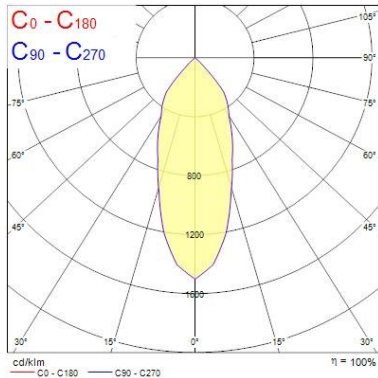

Optical data

Fixture luminous flux (lm)	1132
Luminaire efficacy (lm/W)	94
LOR (%)	100
Colour temperature (K)	4000
Light colour	Neutral White
CRI (Ra)	90
Colour Variation Initial (SDCM)	SDCM3
Adjustable chromaticity	N
Beam Angle (°)	28
Photobiological Risk Group	RG1
Luminous flux (emergency) (lm)	344
Luminous flux (emergency) (lm)	344
Emergency duration (h)	3

Lifetime data

Lifespan L70 B50	100000
Lifespan L80 B20	100000
Lifespan L90 B10	68500

Physical data

Housing colour	Silver
IP rating	IP65/20
IK rating	IK02

Myriad Deco IP65 Chrome Bezel MYRIAD DECO IP65 SPOT 4000K DALI EM SILVER CBEZ 2058915

Diffuser finish	Bezel (or Ring)
Nominal Product Height (mm)	72
Nominal Product Diameter (mm)	90
Cutout Dimensions (W x L in mm or Diameter in mm)	76
Weight (kg)	1.44
Recessed Depth (mm)	72

Packaging

Single packaging type	Carton
Product EAN number	5025768589159
Packaging single length / height (cm)	17.5
Packaging single width (cm)	15.0
Packaging single depth (cm)	17.5
DUN14 (outer)	05025768589159
Units per outer package	1
Packaging outer length / height (cm)	17.5
Packaging outer width (cm)	15.0
Packaging outer depth (cm)	17.5

PHOTOMETRY

Distance [m]	Cone diameter [m]	E(0°) E(C0)	Illuminance [lx]
0.5	0.25	12390 8682	
1.0	0.51	3098 1421	
1.5	0.76	1377 631	
2.0	1.01	776 355	
2.5	1.27	496 227	
3.0	1.52	344 158	

Distance [m] Cone diameter [m] Illuminance [lx]
C0 - C180 (Half beam angle: 28.4°)