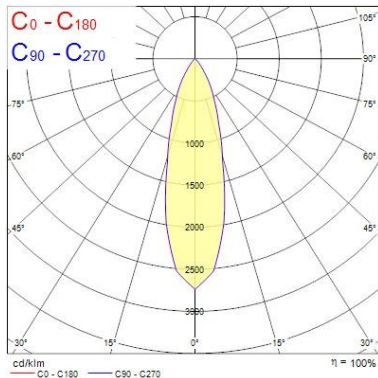

Optical data

Fixture luminous flux (lm)	1132
Luminaire efficacy (lm/W)	94
LOR (%)	100
Colour temperature (K)	4000
Light colour	Neutral White
CRI (Ra)	90
Colour Variation Initial (SDCM)	SDCM3
Adjustable chromaticity	N
Beam Angle (°)	28
Photobiological Risk Group	RG1
Luminous flux (emergency) (lm)	344
Luminous flux (emergency) (lm)	344
Emergency duration (h)	3

Diffuser finish	Bezel (or Ring)
Nominal Product Height (mm)	72
Nominal Product Diameter (mm)	90
Cutout Dimensions (W x L in mm or Diameter in mm)	76
Weight (kg)	1.44
Recessed Depth (mm)	72

Packaging

Single packaging type	Carton
Product EAN number	5025768589159
Packaging single length / height (cm)	17.5
Packaging single width (cm)	15.0
Packaging single depth (cm)	17.5
DUN14 (outer)	05025768589159
Units per outer package	1
Packaging outer length / height (cm)	17.5
Packaging outer width (cm)	15.0
Packaging outer depth (cm)	17.5

PHOTOMETRY

Distance [m]	Cone diameter [m]	E(0°) E(C0)	Illuminance [lx]
0.5	0.25	12390 8682	
1.0	0.51	3098 1421	
1.5	0.76	1377 631	
2.0	1.01	776 355	
2.5	1.27	496 227	
3.0	1.52	344 158	

Distance [m] Cone diameter [m] Illuminance [lx]
C0 - C180 (Half beam angle: 28.4°)

Distance [m]	Cone diameter [m]	E(0°) E(C0)	Illuminance [lx]
0.5	0.36	2067 865	
1.0	0.71	517 215	
1.5	1.07	230 96	
2.0	1.42	139 54	
2.5	1.78	83 35	
3.0	2.14	57 24	

Distance [m] Cone diameter [m] Illuminance [lx]
C0 - C180 (Half beam angle: 35.2°)