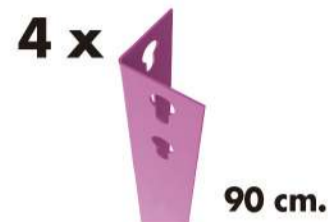

# HOMECCLICK WOOD

90 x 80 x 30 cm. *COLOR* Mini 3-300

www.simonrack.com

MADE IN SPAIN

INSTRUCTIONS