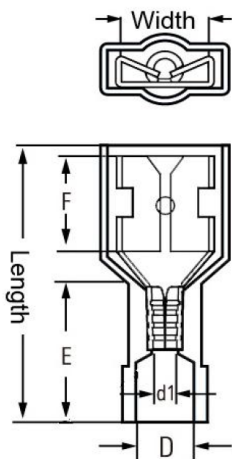

Male Disconnectors Nylon Insulated

pro-POWER

RoHS
Compliant

Features

- Flared copper sleeves for easy cable insertion
- The copper sleeves ensure the terminal and cable fully connected
- Flared barrel entry for easy wire insertion

Specifications

Conductor Material	: Brass Strip
Insulation Material	: Nylon
Plating	: Tin
Heat Resistant	: -40°C to +105°C

Diagram

Specification Table

Part Number	Application for cable size		Stripped Length (mm)	Insulation Colour	Dimension (mm)							Pack Size
	mm ²	AWG			W	F	L	E	d1	D	T	
STMDFN1-250	0.5 - 1.5	22 - 16	7.5 - 8	Red	6.35	10.5	23.4	10.9	1.7	4.4	0.8	100
STMDFN2-250	1.5 - 2.5	16 - 14	7.5 - 8	Blue	6.35	10.5	23.4	10.9	2.3	4.4	0.8	100