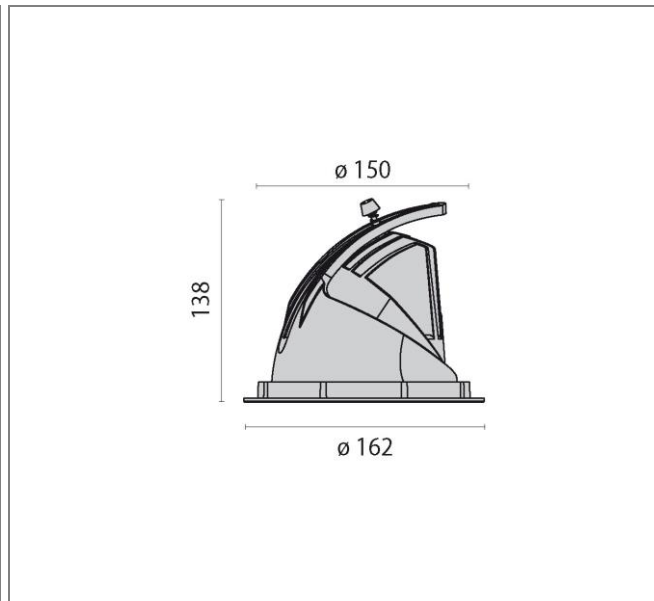

**ART.: 8434184256310**

EB434 LED WIDE FLOOD REFLECTOR

Art.: 8434184256310, EB434 LED, 27W, 3000K, Driver dali, Direct / wideflood (2 x 30°-37°), White, Recessed LED luminaire for indoors, consisting of: Die-cast aluminum spotlight body and ring, powder-coated, Reflector can be swivelled horizontally inwards and outwards thanks to the unique swivel mechanism, Adjustable about 60° (from -15° up to 45°, rotatable about 355°, High-brilliance spherical faceted reflector for maximum lamp performance and neutral colour rendering, Reflector in Wide Flood design Colour rendering index Ra > 90, Colour tolerance according to MacAdam ≤ 3 SDCM Toolless mounting, Complete with electric converter, Anchor springs, Complete with clear safety glass pane

<b>Connected load</b>	27 W
<b>Luminous flux</b>	2720 lm
<b>Efficiency</b>	101 lm/W
<b>Colour temperature</b>	3000K
<b>Colour rendering (CRI)</b>	80
<b>IP class</b>	20
<b>Nominal voltage</b>	220 – 240 V
<b>Colour</b>	RAL 9010