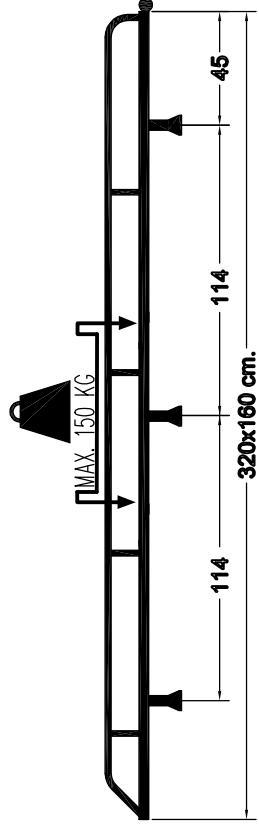

Mercedes Sprinter 2007

Volkswagen Crafter

320x160cm. L2 H2

| | | | | | |
|--|-----|--|-----|--|----|
| | 6x | | 6x | | 6x |
| | 12x | | 18x | | 6x |
| | 18x | | 18x | | 2x |
| | 12x | | 12x | | |
| | 2x | | 12x | | |

320 MESP320160S - VWCR320160S 05/2012

KING PING

www.king-ping.com
info@king-ping.com