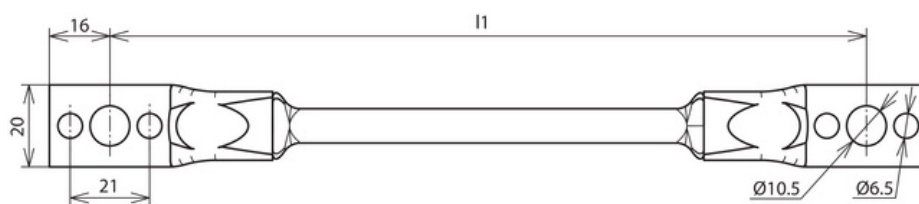

## UEBS 16 L300 B10.5 B6.5 AL CU (377 310)

Figure without obligation

Type	UEBS 16 L300 B10.5 B6.5 AL CU
Part No.	377 310 ✓
Length (l1)	300 mm
Material of cable lug	Al
Material of cable	Cu
Cross-section	16 mm <sup>2</sup>
Fixing	[4x] Ø6.5 / [2x] Ø10.5 mm
Application notes	according to DIN EN 62305-3 Supplement 1, materials ≥ 0.5mm thick shall be connected by 2 rivets Ø6mm, or materials ≥ 2mm thick by 2 tapping screws Ø6.3mm StSt (on both sides)
Insulation	rubber EM5 black
Temperature range	-40 °C ... +80 °C
Cable type	flexible
Standard	EN 62561-1
Weight	72 g
Customs tariff number (Comb. Nomenclature EU)	85389099
GTIN	4013364033382
PU	100 pc(s)

We reserve the right to introduce changes in performance, configuration and technology, dimensions, weights and materials in the course of technical progress. The figures are shown without obligation.