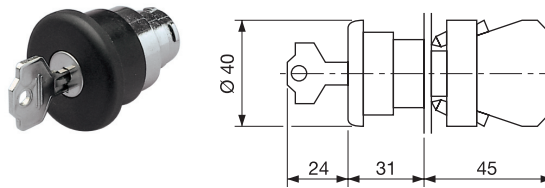

CONTROL PRODUCTS

Start/Stop Push Buttons

METAL BODIED	PLASTIC BODIED	STYLE
CCTTRSTWH	-	White Start
CCTTRSPBK	-	Black Stop
CCTTRONWH	-	White On
CCTTROFBK	-	Black Off

Black Button - Extended Height

40mm E-stop Key Release

METAL BODIED	PLASTIC BODIED	COLOUR
CCTTM41LB	CCTPM41LB	Black
CCTTM41LR	CCTPM41LR	Red

40mm E-stop Twist Release

METAL BODIED	PLASTIC BODIED	COLOUR
CCTTM40LB	CCTPM40LB	Black
CCTTM40LR	CCTPM40LR	Red

60mm E-stop Twist Release

METAL BODIED	PLASTIC BODIED	COLOUR
CCTTM60LB	CCTPM60LB	Black
CCTTM60LR	CCTPM60LR	Red

Selector Switch

- Black short lever, 2 and 3 position selector switch
- Maintain & spring return options

METAL BODIED	PLASTIC BODIED	POSITIONS	STYLE
CCTTSS211	CCTPSS211	2	Maintained left & right
CCTTSS210	CCTPSS210	2	Return left
CCTTSS311	CCTPSS311	3	Maintained left, centre & right
CCTTSS300	CCTPSS300	3	Return to centre from left & right
CCTTSS301	CCTPSS301	3	Return to centre from left, maintained right
CCTTSS310	CCTPSS310	3	Return to centre from right, maintained left