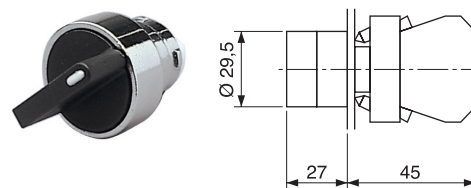

CONTROL PRODUCTS

Start/Stop Push Buttons

METAL BODIED	PLASTIC BODIED	STYLE
CCTTRSTWH	-	White Start
CCTTRSPBK	-	Black Stop
CCTTRONWH	-	White On
CCTTROFBK	-	Black Off

Black Button - Extended Height

40mm E-stop Key Release

METAL BODIED	PLASTIC BODIED	COLOUR
CCTTM41LB	CCTPM41LB	Black
CCTTM41LR	CCTPM41LR	Red

40mm E-stop Twist Release

METAL BODIED	PLASTIC BODIED	COLOUR
CCTTM40LB	CCTPM40LB	Black
CCTTM40LR	CCTPM40LR	Red

60mm E-stop Twist Release

METAL BODIED	PLASTIC BODIED	COLOUR
CCTTM60LB	CCTPM60LB	Black
CCTTM60LR	CCTPM60LR	Red

Selector Switch

- Black short lever, 2 and 3 position selector switch
- Maintain & spring return options

METAL BODIED	PLASTIC BODIED	POSITIONS	STYLE
CCTTSS211	CCTPSS211	2	Maintained left & right
CCTTSS210	CCTPSS210	2	Return left
CCTTSS311	CCTPSS311	3	Maintained left, centre & right
CCTTSS300	CCTPSS300	3	Return to centre from left & right
CCTTSS301	CCTPSS301	3	Return to centre from left, maintained right
CCTTSS310	CCTPSS310	3	Return to centre from right, maintained left