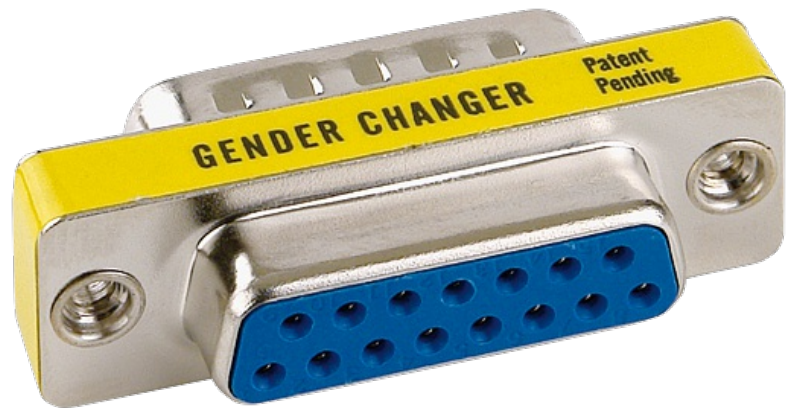

MODLINK MSDD GENDER CHANGER

SUB-D15 female/female

Gender Changer
SUB-D15 (female/female)

[Link to Product](#)

Illustration

Product may differ from Image

Approvals

General data