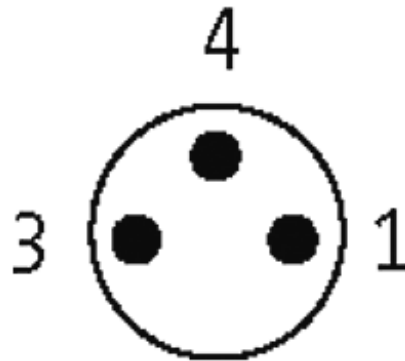

M8 female 90° snap-in with cable LED

PUR 3x0.25 bk UL/CSA+robot+drag chain 5m

M8

Female 90° with LED

3-pole with 2 × LED (PNP)

Snap In

Plastic housings with good resistance against chemicals and oils. The resistance to aggressive media should be individually tested for your application. Further details on request.

[Link to Product](#)**Illustration**

Female

Product may differ from Image