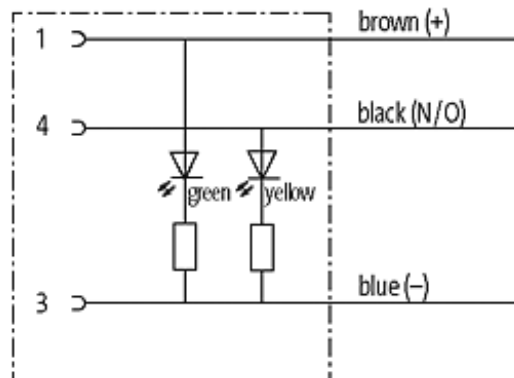

M8 female 90° snap-in with cable LED

PUR 3x0.25 bk UL/CSA+robot+drag chain 5m

M8

Female 90° with LED

3-pole with 2 × LED (PNP)

Snap In

Plastic housings with good resistance against chemicals and oils. The resistance to aggressive media should be individually tested for your application. Further details on request.

[Link to Product](#)**Illustration**

Female

Product may differ from Image