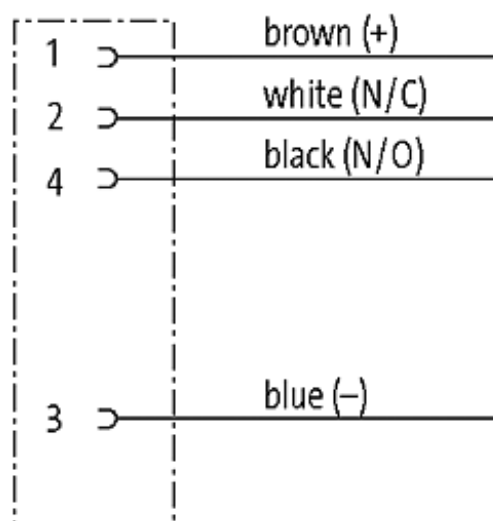

M8 FEMALE FLANGE PLUG REAR MOUNT

PP wires 4x0.25 0.2m

Flange M8 female
4-pole
Rear mounting
Mounting nut
with multi-strand wire

[Link to Product](#)**Illustration**

Female

Product may differ from Image

Form

08575

Technical Data

Operating voltage	max. 30 V AC/DC
Operating current per contact	max. 4 A
Locking of ports	Screw thread M8 × 1 mm (recommended torque 0.4 Nm) self-securing
Protection	IP67 inserted and tightened (EN 60529)

General data

Temperature range -25...+85 °C

Commercial data

country of origin DE

customs tariff number 85444290

minimum order quantity 1