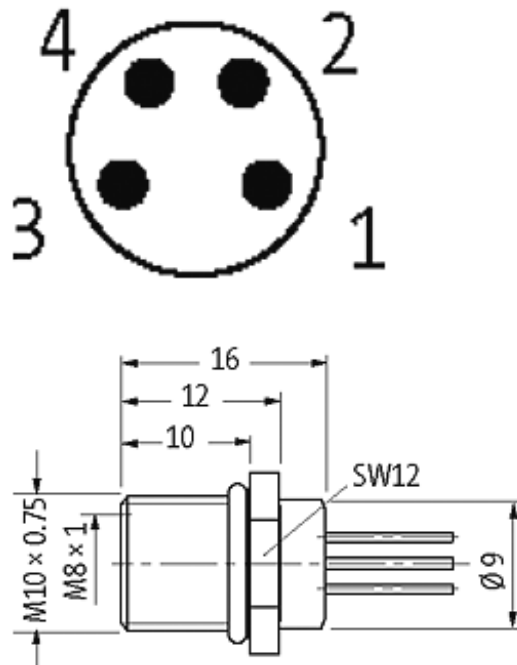

M8 FEMALE FLANGE PLUG REAR MOUNT

PP wires 4x0.25 0.2m

Flange M8 female
4-pole
Rear mounting
Mounting nut
with multi-strand wire

[Link to Product](#)**Illustration**

Female

Product may differ from Image

Form

08575

Technical Data

Operating voltage	max. 30 V AC/DC
Operating current per contact	max. 4 A
Locking of ports	Screw thread M8 × 1 mm (recommended torque 0.4 Nm) self-securing
Protection	IP67 inserted and tightened (EN 60529)

Cables

Cable number	969
No./diameter of wires	4 × 0.25 mm ²
Wire isolation	PP (br, wh, bl, bk)
Shore hardness outer jacket	70 ± 5D
Outer diameter	approx. 1.25 mm
Bend radius (fixed)	5 × outer Ø
Bend radius (moving)	10 × outer Ø
Temperature range (fixed)	-40...+80 °C
Temperature range (mobile)	-25...+80 °C

General data

Temperature range -25...+85 °C

Commercial data

country of origin DE

customs tariff number 85444290

minimum order quantity 1