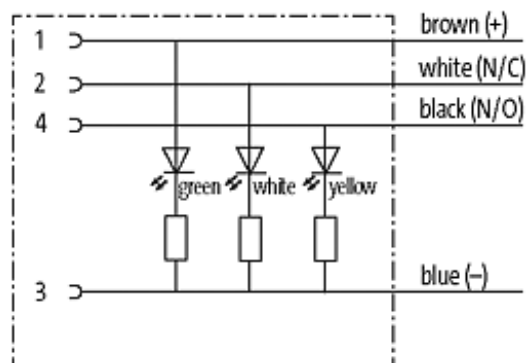

M12 FEMALE 90° LED

PVC 4X0.34 black UL/CSA 10m

M12

Female 90°

4-pole with 3 × LED (PNP)

Art.-No. 7005 - M12 Lite - (plastic hexagonal screw) on request

Plastic housings with good resistance against chemicals and oils. The resistance to aggressive media should be individually tested for your application. Further details on request. Further cable lengths on request.

[Link to Product](#)

Illustration