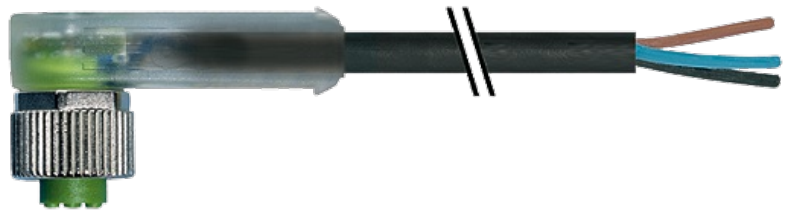

## M12 FEMALE 90° LED

PVC 4X0.34 black UL/CSA 10m

M12

Female 90°

4-pole with 3 × LED (PNP)

Art.-No. 7005 - M12 Lite - (plastic hexagonal screw) on request

Plastic housings with good resistance against chemicals and oils. The resistance to aggressive media should be individually tested for your application. Further details on request. Further cable lengths on request.

# Female

Product may differ from Image