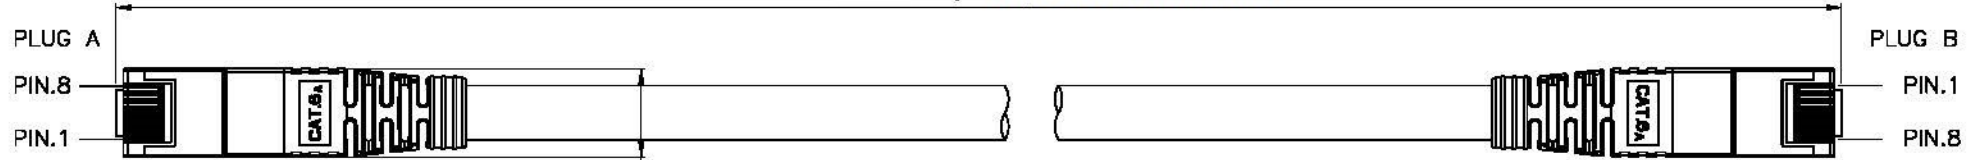

Datenblatt - Fiche technique - Data sheet

**21.15.0875**

ROLINE S/FTP-(PiMF-)Patchkabel Kat.6a, Massivdraht, grau, 90,0 m

Cordon ROLINE Cat.6a S/FTP (PiMF) solide, gris, 90,0 m

ROLINE S/FTP Patch Cord Cat.6a, solid, grey, 90.0 m

1 2 3 4 5 6

length (see below table list)

Print: roline S/FTP INSTALL CABLE 23AWG 4PR ANSI/TIA 568C.2 CAT.6A XXXXXX-X XXXXM

**Specification :**

**Material :**

1. RJ45 Plug : for 23AWG Solid wire.
  - 1-1. Housing : Polycarbonate, UL 94V-2, Blue color.
  - 1-2. Contact finished : Min. 50 micro-inch Gold plating over min. 50 micro-inch Nickel plating on surface contact area.
  - 1-3. Contact material : Phosphor Bronze.
  - 1-4. Shield : Zinc Alloy with Nickel plated.
2. SR : PC 2250 UL 94V-2.
3. Cable :
  - 3-1. Jacket : PVC.
  - 3-2. Conductor : 23 AWG Solid copper.
  - 3-3. Isolation : Foam PE.
  - 3-4. Shield : Aluminum Foil.
  - 3-5. Cable structure : S/FTP, 4 twisted pair.

21.15.0870	20m	grey
21.15.0871	30m	grey
21.15.0872	50m	grey
21.15.0873	70m	grey
21.15.0875	90m	grey

**Remark :**

- (1) Jacket Color  
Gray(RAL7035)
- (2) Wiring  
T568B
- (3) Length (as shown on the table list)
- (4) Length Unit : meter

No.	MODIFIED AREA	ORIGINAL	MODIFY	DATE	MODIFIER
1					

*# : Matching DIM.	DRAWING	08.AUG.2013	<b>rotronic</b>		
** : Important DIM.	CHECK	08.AUG.2013			
Others General DIM.	APPROVAL	08.AUG.2013			
GENERAL TOLERANCE OF DIMENSIONS		ITEM NO.	21.15.0870, 21.15.0871, 21.15.0872, 21.15.0873, 21.15.0875		
X.XXX ±0.005	X.XX ±0.05	SCALE	1/1 (A4)	DESC.	ROLINE Cat. 6a S/FTP Patch Cord, solid, grey
X.X ±0.1		UNIT		mm	
DRAWING CLASSIFICATION			S	SHEET	1 OF 1