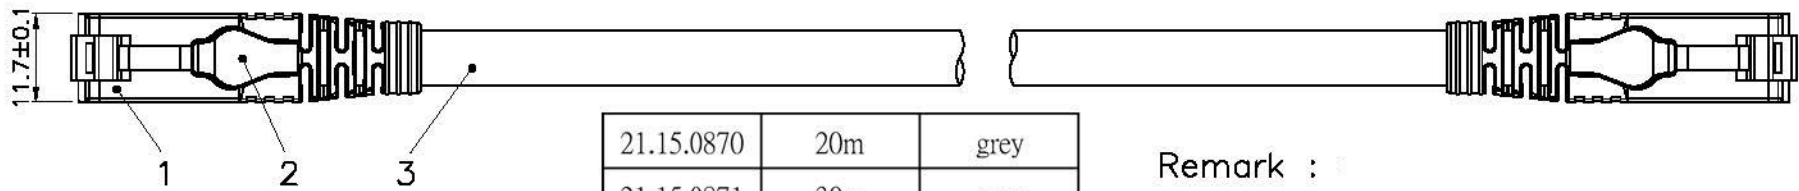

Datenblatt - Fiche technique - Data sheet

**21.15.0875**

ROLINE S/FTP-(PiMF-)Patchkabel Kat.6a, Massivdraht, grau, 90,0 m

Cordon ROLINE Cat.6a S/FTP (PiMF) solide, gris, 90,0 m

ROLINE S/FTP Patch Cord Cat.6a, solid, grey, 90.0 m

1 2 3 4 5 6

length (see below table list)

Print: roline S/FTP INSTALL CABLE 23AWG 4PR ANSI/TIA 568C.2 CAT.6A XXXXXX-X XXXXM

**Specification :**

**Material :**

1. RJ45 Plug : for 23AWG Solid wire.
  - 1-1. Housing : Polycarbonate, UL 94V-2, Blue color.
  - 1-2. Contact finished : Min. 50 micro-inch Gold plating over min. 50 micro-inch Nickel plating on surface contact area.
  - 1-3. Contact material : Phosphor Bronze.
  - 1-4. Shield : Zinc Alloy with Nickel plated.
2. SR : PC 2250 UL 94V-2.
3. Cable :
  - 3-1. Jacket : PVC.
  - 3-2. Conductor : 23 AWG Solid copper.
  - 3-3. Isolation : Foam PE.
  - 3-4. Shield : Aluminum Foil.
  - 3-5. Cable structure : S/FTP, 4 twisted pair.

21.15.0870	20m	grey
21.15.0871	30m	grey
21.15.0872	50m	grey
21.15.0873	70m	grey
21.15.0875	90m	grey

**Remark :**

- (1) Jacket Color  
Gray(RAL7035)
- (2) Wiring  
T568B
- (3) Length (as shown on the table list)
- (4) Length Unit : meter

No.	MODIFIED AREA	ORIGINAL	MODIFY	DATE	MODIFIER
1					

*# : Matching DIM.	DRAWING	08.AUG.2013	<b>rotronic</b>		
** : Important DIM.	CHECK	08.AUG.2013			
Others General DIM.	APPROVAL	08.AUG.2013			
GENERAL TOLERANCE OF DIMENSIONS		ITEM NO.	21.15.0870, 21.15.0871, 21.15.0872, 21.15.0873, 21.15.0875		
X.XXX ±0.005	X.XX ±0.05	SCALE	1/1 (A4)	DESC.	ROLINE Cat. 6a S/FTP Patch Cord, solid, grey
X.X ±0.1		UNIT		mm	
DRAWING CLASSIFICATION			S	SHEET	1 OF 1