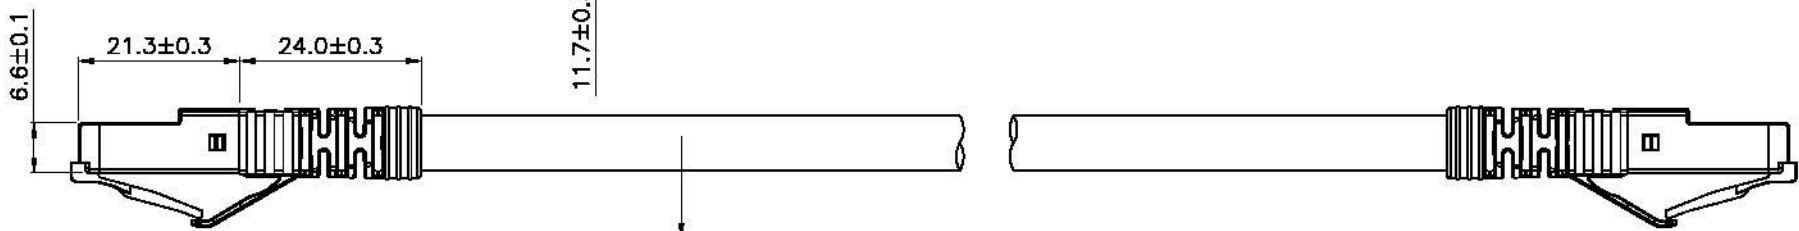

Datenblatt - Fiche technique - Data sheet

**21.15.0875**

ROLINE S/FTP-(PiMF-)Patchkabel Kat.6a, Massivdraht, grau, 90,0 m

Cordon ROLINE Cat.6a S/FTP (PiMF) solide, gris, 90,0 m

ROLINE S/FTP Patch Cord Cat.6a, solid, grey, 90.0 m

1 2 3 4 5 6

length (see below table list)

Print: roline S/FTP INSTALL CABLE 23AWG 4PR ANSI/TIA 568C.2 CAT.6A XXXXXX-X XXXXM

**Specification :**

**Material :**

1. RJ45 Plug : for 23AWG Solid wire.
  - 1-1. Housing : Polycarbonate, UL 94V-2, Blue color.
  - 1-2. Contact finished : Min. 50 micro-inch Gold plating over min. 50 micro-inch Nickel plating on surface contact area.
  - 1-3. Contact material : Phosphor Bronze.
  - 1-4. Shield : Zinc Alloy with Nickel plated.
2. SR : PC 2250 UL 94V-2.
3. Cable :
  - 3-1. Jacket : PVC.
  - 3-2. Conductor : 23 AWG Solid copper.
  - 3-3. Isolation : Foam PE.
  - 3-4. Shield : Aluminum Foil.
  - 3-5. Cable structure : S/FTP, 4 twisted pair.

21.15.0870	20m	grey
21.15.0871	30m	grey
21.15.0872	50m	grey
21.15.0873	70m	grey
21.15.0875	90m	grey

**Remark :**

- (1) Jacket Color  
Gray(RAL7035)
- (2) Wiring  
T568B
- (3) Length (as shown on the table list)
- (4) Length Unit : meter