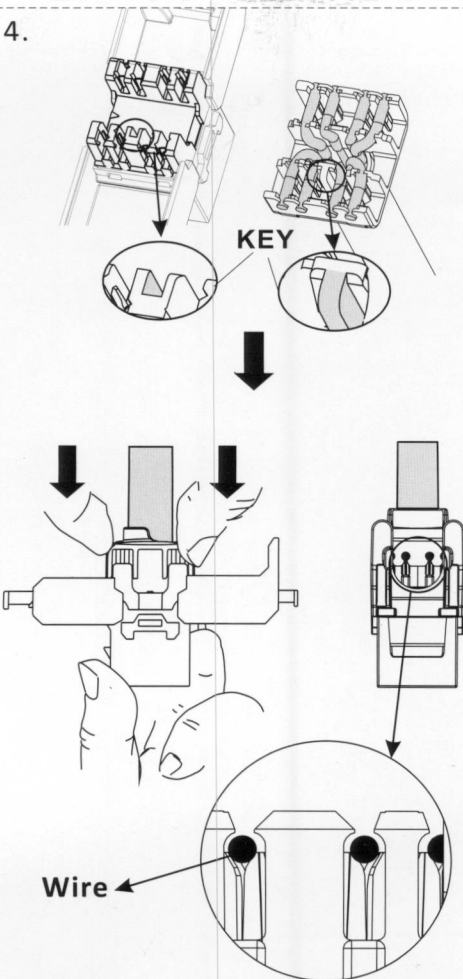

## Punch Down User Guide

1. Cap for Toolless

2.

3.

4.

1. Cap for KJ-TL & Punch Down

2.

3.

4.

5.

2.

3.

6.

•The plug used have to comply with FCC Part 68 Subpart F rules and IEC 60603-7.