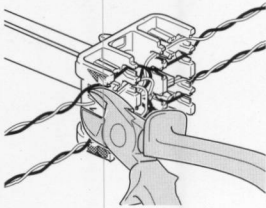

Toolless User Guide

KJ-TL User Guide

Punch Down User Guide

1. Cap for Toolless

2.