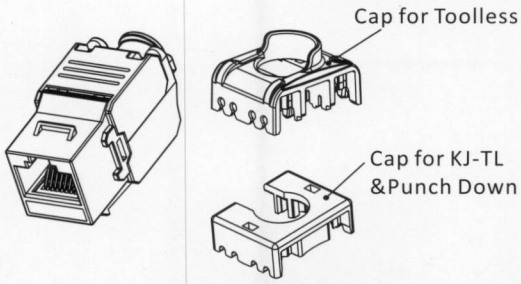

# Keystone Jack User Guide

KJ28F

Legend  
 W White  
 G Green  
 O Orange  
 BL Blue  
 BR Brown

1	2	3	4	5	6	7	8
W-G	G	W-O	BL	W-BL	O	W-BR	BR

Designation T568A 8-Position  
 jack pin/pair assignments

1	2	3	4	5	6	7	8
W-O	O	W-G	BL	W-BL	G	W-BR	BR

Designation T568B 8-Position  
 jack pin/pair assignments