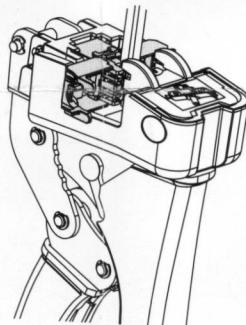

## Punch Down User Guide

1. Cap for Toolless

2.

3.

4.

1. Cap for KJ-TL & Punch Down

2.

3.

4.

5.

2.

3.

6.

•The plug used have to comply with FCC Part 68 Subpart F rules and IEC 60603-7.