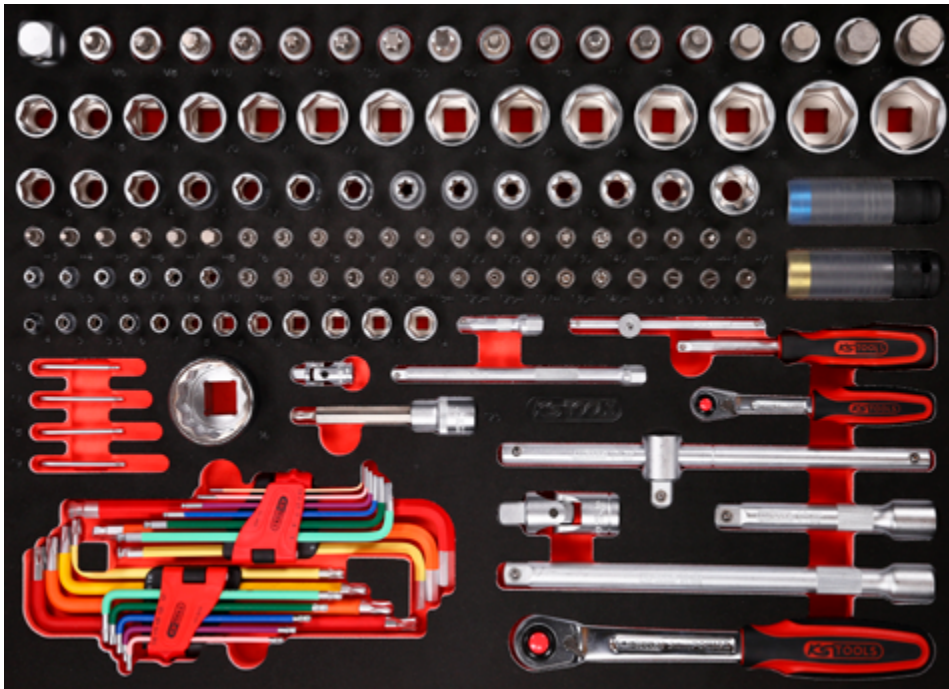

811.1137

M 1/4" + 1/2" socket spanner set

1PCS
137

568 x 398