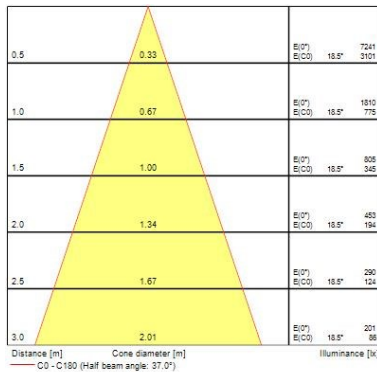

Myriad Pendant Silver - Remote Gear

MYRIAD PENDANT 3000K REMOTE GEAR SWITCHED SILVER
2050691

Physical data

Housing colour	Silver
IP rating	IP20
IK rating	IK02
Nominal Product Length (mm)	75
Nominal Product Width (mm)	75
Nominal Product Height (mm)	129
Nominal Product Diameter (mm)	75
Max. Lamp Diameter (mm) - D	75
Weight (kg)	0.45

Packaging

Single packaging type	Carton
Product EAN number	5025768506910
Packaging single length / height (cm)	17.5
Packaging single width (cm)	15.0
Packaging single depth (cm)	17.5
Units per outer package	1
Packaging outer length / height (cm)	17.5
Packaging outer width (cm)	15.0
Packaging outer depth (cm)	17.5

PHOTOMETRY