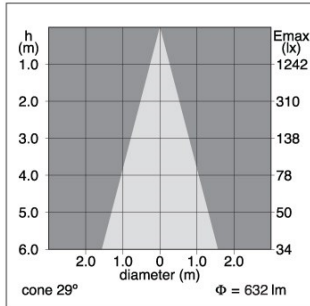

Myriad Pendant Silver - Remote Gear *MYRIAD PENDANT 3000K REMOTE GEAR SWITCHED SILVER* 2050691