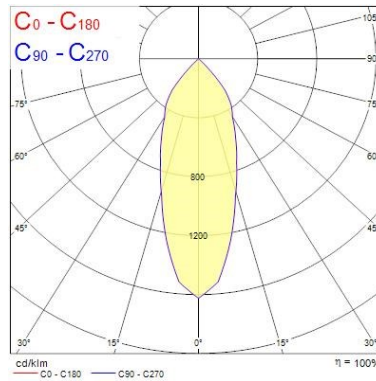

Myriad Pendant Silver - Remote Gear

MYRIAD PENDANT 3000K REMOTE GEAR SWITCHED SILVER
2050691

Physical data

Housing colour	Silver
IP rating	IP20
IK rating	IK02
Nominal Product Length (mm)	75
Nominal Product Width (mm)	75
Nominal Product Height (mm)	129
Nominal Product Diameter (mm)	75
Max. Lamp Diameter (mm) - D	75
Weight (kg)	0.45

Packaging

Single packaging type	Carton
Product EAN number	5025768506910
Packaging single length / height (cm)	17.5
Packaging single width (cm)	15.0
Packaging single depth (cm)	17.5
Units per outer package	1
Packaging outer length / height (cm)	17.5
Packaging outer width (cm)	15.0
Packaging outer depth (cm)	17.5

PHOTOMETRY