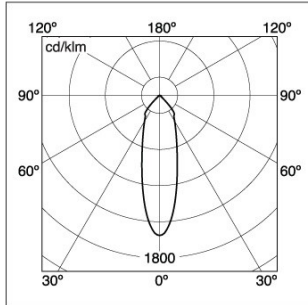

Myriad Pendant Silver - Remote Gear *MYRIAD PENDANT 3000K REMOTE GEAR SWITCHED SILVER* 2050691

3000K

TECHNICAL DRAWINGS