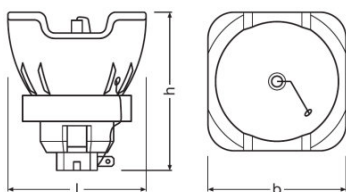

#### Dimensions & weight

---

Diameter	11.8 mm
Length	71.0 mm
Arc length	1.3 mm