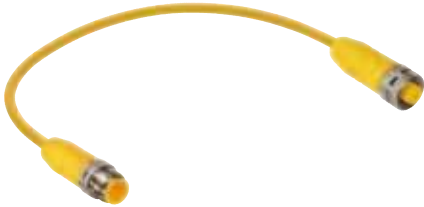

**1/2"-20-Round-Plug Connector, Double-Ended Cordsets, Automotive Color Code**

RST...U-RKT ...U | RST...U-RKWT...U

**3, 4-, and 5-Poles**

1/2"-20 actuator/sensor cordsets, double-ended, 3-, 4- and 5-Poles, male to female straight connector, dual keyway, 18 and 22 gauge, Automotive color code.

**RST...U-RKT...U**

1/2"-20 actuator/sensor cordsets, double-ended, 3-, 4- and 5-Poles, male to female 90° connector, dual keyway, 18 and 22 gauge, Automotive color code.

**RST...U-RKWT...U**

**Pin Assignments**

1/2"-20 - Male / Female

**3 poles**

1 = green  
2 = red/black  
3 = red/white

**4 poles**

1 = red/black  
2 = red/white  
3 = red  
4 = green

**5 poles**

1 = red/white tr.  
2 = red  
3 = green  
4 = red/yel tr.  
5 = red/blk tr.

## 1/2"-20-Round-Plug Connector, Single-Ended Cordsets, Automotive Color Code RST...U-RKT...U | RST...U-RKWT...U