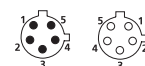

1/2"-20 - Male / Female

**3 poles**

1 = green  
2 = red/black  
3 = red/white

**4 poles**

1 = red/black  
2 = red/white  
3 = red  
4 = green

**5 poles**

1 = red/white tr.  
2 = red  
3 = green  
4 = red/yel tr.  
5 = red/blk tr.