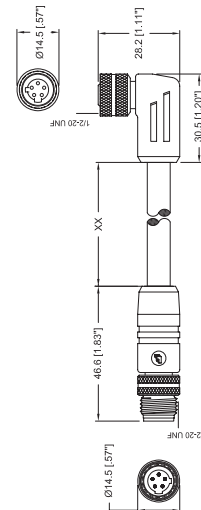

**1/2"-20-Round-Plug Connector, Double-Ended Cordsets, Automotive Color Code**

RST...U-RKT ...U | RST...U-RKWT...U

**3, 4-, and 5-Poles**

1/2"-20 actuator/sensor cordsets, double-ended, 3-, 4- and 5-Poles, male to female straight connector, dual keyway, 18 and 22 gauge, Automotive color code.

**RST...U-RKT...U**

1/2"-20 actuator/sensor cordsets, double-ended, 3-, 4- and 5-Poles, male to female 90° connector, dual keyway, 18 and 22 gauge, Automotive color code.

**RST...U-RKWT...U**

**Pin Assignments**

1/2"-20 - Male / Female

**3 poles**

1 = green  
2 = red/black  
3 = red/white

**4 poles**

1 = red/black  
2 = red/white  
3 = red  
4 = green

**5 poles**

1 = red/white tr.  
2 = red  
3 = green  
4 = red/yel tr.  
5 = red/blk tr.

### Cable Specifications - Automotive Color Code

Cable No.	Outer Jacket	Gauge	Conductor Size	Jacket Color	OD
688	PVC	18AWG	3 x 0.75mm <sup>2</sup>	Yellow	.290" (7.4 mm)
689	PVC	18AWG	4 x 0.75mm <sup>2</sup>	Yellow	.290" (7.4 mm)
755	TPE	18AWG	5 x 0.75mm <sup>2</sup>	Yellow	.333" (8.5 mm)
618	PVC	22AWG	3 x 0.34mm <sup>2</sup>	Yellow	.180" (4.6 mm)
674	PVC	22AWG	4 x 0.34mm <sup>2</sup>	Yellow	.190" (4.8 mm)
673	PVC	22AWG	5 x 0.34mm <sup>2</sup>	Yellow	.210" (5.3 mm)
664	PUR	22AWG	3 x 0.34mm <sup>2</sup>	Yellow	.190" (4.8 mm)