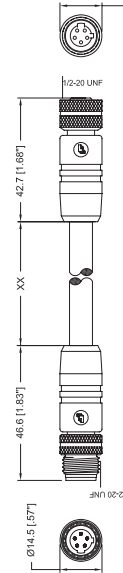

**1/2"-20-Round-Plug Connector, Double-Ended Cordsets, Automotive Color Code**

RST...U-RKT ...U | RST...U-RKWT...U

**3, 4-, and 5-Poles**

1/2"-20 actuator/sensor cordsets, double-ended, 3-, 4- and 5-Poles, male to female straight connector, dual keyway, 18 and 22 gauge, Automotive color code.

**RST...U-RKT...U**

1/2"-20 actuator/sensor cordsets, double-ended, 3-, 4- and 5-Poles, male to female 90° connector, dual keyway, 18 and 22 gauge, Automotive color code.

**RST...U-RKWT...U**

**Pin Assignments**

1/2"-20 - Male / Female

**3 poles**

1 = green  
2 = red/black  
3 = red/white

**4 poles**

1 = red/black  
2 = red/white  
3 = red  
4 = green

**5 poles**

1 = red/white tr.  
2 = red  
3 = green  
4 = red/yel tr.  
5 = red/blk tr.

### Cable Specifications - Automotive Color Code

Cable No.	Outer Jacket	Gauge	Conductor Size	Jacket Color	OD
688	PVC	18AWG	3 x 0.75mm <sup>2</sup>	Yellow	.290" (7.4 mm)
689	PVC	18AWG	4 x 0.75mm <sup>2</sup>	Yellow	.290" (7.4 mm)
755	TPE	18AWG	5 x 0.75mm <sup>2</sup>	Yellow	.333" (8.5 mm)
618	PVC	22AWG	3 x 0.34mm <sup>2</sup>	Yellow	.180" (4.6 mm)
674	PVC	22AWG	4 x 0.34mm <sup>2</sup>	Yellow	.190" (4.8 mm)
673	PVC	22AWG	5 x 0.34mm <sup>2</sup>	Yellow	.210" (5.3 mm)
664	PUR	22AWG	3 x 0.34mm <sup>2</sup>	Yellow	.190" (4.8 mm)