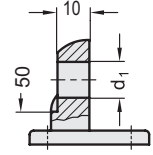

GN 271.4 | **Sensor holders**
Aluminium

GN 272.4 | **Sensor holders**
Aluminium

- 1
- 2
- 3
- 4
- 5
- 6
- 7
- 8
- 9
- 10
- 11
- 12
- 13
- 14
- 15
- 16
- 17
- 18**
-

MATERIAL
Aluminium, epoxy resin coating, RAL 9005 black colour, matte finish.

MATERIAL
Aluminium, epoxy resin coating, RAL 9005 black colour, matte finish.

Code	Description	d1	Δ
GN.56951	GN 271.4-B12-25-SW	12	40
GN.56956	GN 271.4-B18-25-SW	18	38

Code	Description	d1	Δ
GN.57201	GN 272.4-B18-40-SW	18	110
GN.57206	GN 272.4-B30-40-SW	30	100