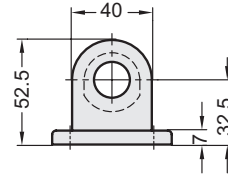

GN 271.4 | **Sensor holders**
Aluminium

GN 272.4 | **Sensor holders**
Aluminium

- 1
- 2
- 3
- 4
- 5
- 6
- 7
- 8
- 9
- 10
- 11
- 12
- 13
- 14
- 15
- 16
- 17
- 18**
-

MATERIAL
Aluminium, epoxy resin coating, RAL 9005 black colour, matte finish.

MATERIAL
Aluminium, epoxy resin coating, RAL 9005 black colour, matte finish.

Code	Description	d1	Δ
GN.56951	GN 271.4-B12-25-SW	12	40
GN.56956	GN 271.4-B18-25-SW	18	38

Code	Description	d1	Δ
GN.57201	GN 272.4-B18-40-SW	18	110
GN.57206	GN 272.4-B30-40-SW	30	100