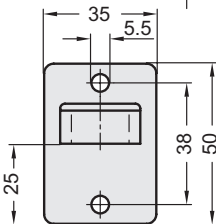

GN 271.4 | **Sensor holders**
Aluminium

GN 272.4 | **Sensor holders**
Aluminium

- 1
- 2
- 3
- 4
- 5
- 6
- 7
- 8
- 9
- 10
- 11
- 12
- 13
- 14
- 15
- 16
- 17
- 18**
-

MATERIAL
Aluminium, epoxy resin coating, RAL 9005 black colour, matte finish.

MATERIAL
Aluminium, epoxy resin coating, RAL 9005 black colour, matte finish.

Code	Description	d1	Δ
GN.56951	GN 271.4-B12-25-SW	12	40
GN.56956	GN 271.4-B18-25-SW	18	38

Code	Description	d1	Δ
GN.57201	GN 272.4-B18-40-SW	18	110
GN.57206	GN 272.4-B30-40-SW	30	100