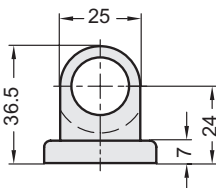

GN 271.4 | **Sensor holders**
Aluminium

GN 272.4 | **Sensor holders**
Aluminium

- 1
- 2
- 3
- 4
- 5
- 6
- 7
- 8
- 9
- 10
- 11
- 12
- 13
- 14
- 15
- 16
- 17
- 18**
-

MATERIAL
Aluminium, epoxy resin coating, RAL 9005 black colour, matte finish.

MATERIAL
Aluminium, epoxy resin coating, RAL 9005 black colour, matte finish.

Code	Description	d1	Δ
GN.56951	GN 271.4-B12-25-SW	12	40
GN.56956	GN 271.4-B18-25-SW	18	38

Code	Description	d1	Δ
GN.57201	GN 272.4-B18-40-SW	18	110
GN.57206	GN 272.4-B30-40-SW	30	100