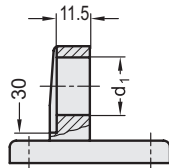

GN 271.4 | **Sensor holders**
Aluminium

GN 272.4 | **Sensor holders**
Aluminium

- 1
- 2
- 3
- 4
- 5
- 6
- 7
- 8
- 9
- 10
- 11
- 12
- 13
- 14
- 15
- 16
- 17
- 18**
-

MATERIAL
Aluminium, epoxy resin coating, RAL 9005 black colour, matte finish.

MATERIAL
Aluminium, epoxy resin coating, RAL 9005 black colour, matte finish.

Code	Description	d1	Δ
GN.56951	GN 271.4-B12-25-SW	12	40
GN.56956	GN 271.4-B18-25-SW	18	38

Code	Description	d1	Δ
GN.57201	GN 272.4-B18-40-SW	18	110
GN.57206	GN 272.4-B30-40-SW	30	100