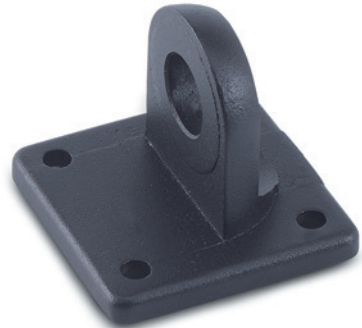

GN 271.4 | **Sensor holders**
Aluminium

GN 272.4 | **Sensor holders**
Aluminium

- 1
- 2
- 3
- 4
- 5
- 6
- 7
- 8
- 9
- 10
- 11
- 12
- 13
- 14
- 15
- 16
- 17
- 18**
-

MATERIAL
Aluminium, epoxy resin coating, RAL 9005 black colour, matte finish.

MATERIAL
Aluminium, epoxy resin coating, RAL 9005 black colour, matte finish.

Code	Description	d1	Δ
GN.56951	GN 271.4-B12-25-SW	12	40
GN.56956	GN 271.4-B18-25-SW	18	38

Code	Description	d1	Δ
GN.57201	GN 272.4-B18-40-SW	18	110
GN.57206	GN 272.4-B30-40-SW	30	100