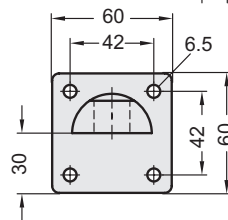

MATERIAL
Aluminium, epoxy resin coating, RAL 9005 black colour, matte finish.

Code	Description	d1	Δ
GN.56951	GN 271.4-B12-25-SW	12	40
GN.56956	GN 271.4-B18-25-SW	18	38

Code	Description	d1	Δ
GN.57201	GN 272.4-B18-40-SW	18	110
GN.57206	GN 272.4-B30-40-SW	30	100