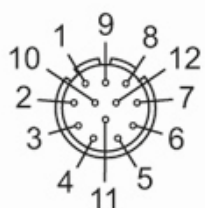

E10447

Wirable socket

SDOAM120MSSFKPG

Electrical data		
Operating voltage	[V]	10...30 DC
Max. current load total	[A]	7.5
Operating conditions		
Ambient temperature	[°C]	-25...90
Protection		IP 65
Mechanical data		
Weight	[g]	144.5
Dimensions	[mm]	51 x 26 x 58
Materials		brass nickel-plated
Material nut		brass, nickel-plated
Remarks		
Pack quantity		1 pcs.

Electrical connection
 soldering: ...1 mm²; Cable sheath: Ø 10...14 mm

Electrical connection - socket
 Connector: 1 x M23, angled; Moulded body: brass, nickel-plated; Locking: brass, nickel-plated

E10447