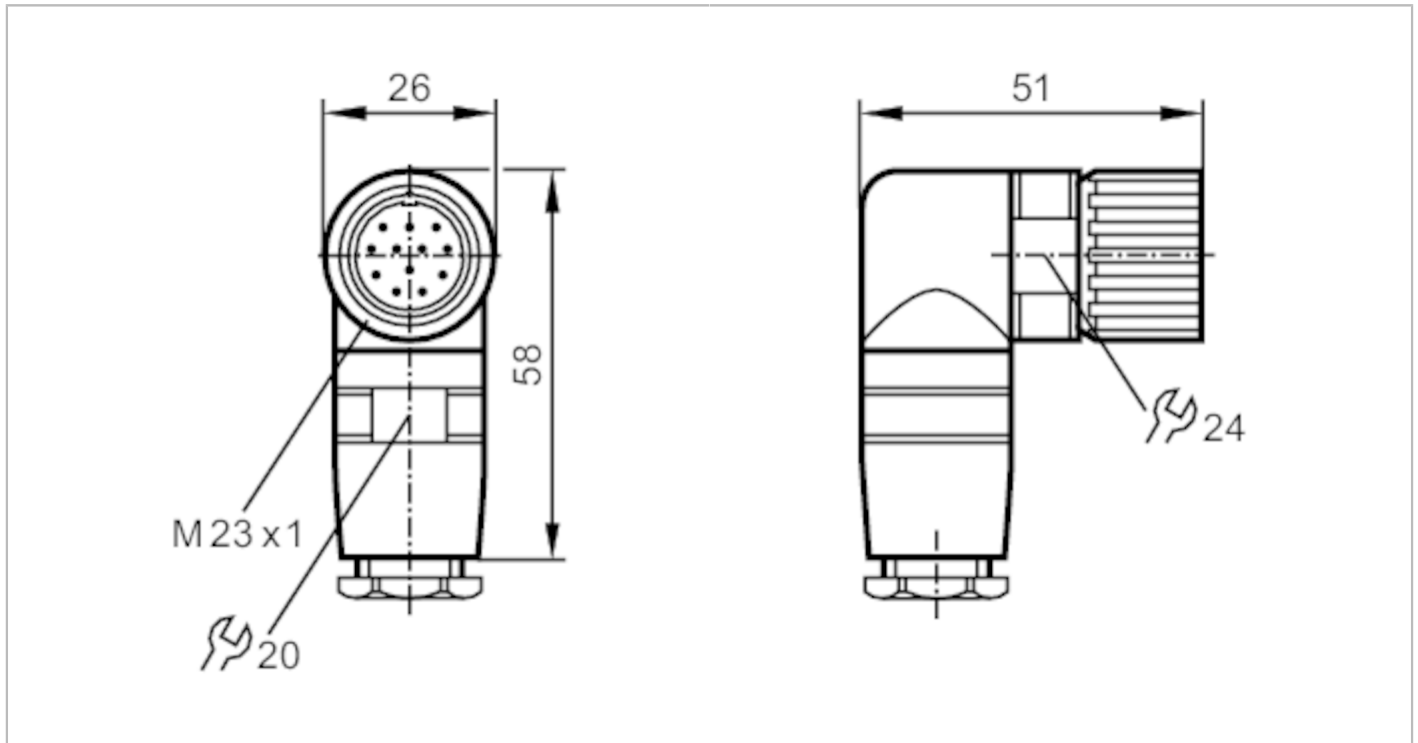

E10447

Wirable socket

SDOAM120MSSFKPG

Electrical data		
Operating voltage	[V]	10...30 DC
Max. current load total	[A]	7.5
Operating conditions		
Ambient temperature	[°C]	-25...90
Protection		IP 65
Mechanical data		
Weight	[g]	144.5
Dimensions	[mm]	51 x 26 x 58
Materials		brass nickel-plated
Material nut		brass, nickel-plated
Remarks		
Pack quantity		1 pcs.

Electrical connection
 soldering: ...1 mm²; Cable sheath: Ø 10...14 mm

Electrical connection - socket
 Connector: 1 x M23, angled; Moulded body: brass, nickel-plated; Locking: brass, nickel-plated

E10447