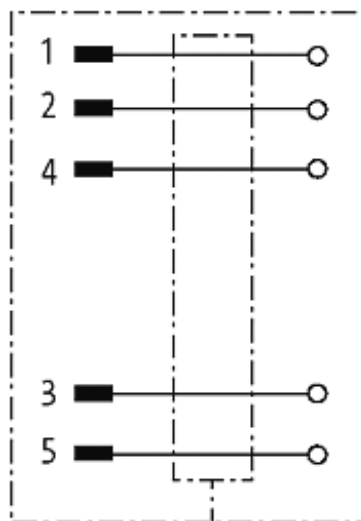

M12 MALE 0° SHIELDED WIREABLE SCREW TERM.5-pol. max.0,75mm² 4-6mm

Male straight

5-pole, shielded

Clamping range cable entry: 4...6 mm

[Link to Product](#)**Illustration**

Male

Product may differ from Image

Approvals

Form

13301

Technical Data

Operating voltage	max. 125 V AC/DC
Operating current per contact	max. 4 A
Connection cross section	max. 0.75 mm ²
Sealing range (cable diameter)	4...6 mm
Protection	IP67 inserted and tightened (EN 60529)
Housing	CuZn, nickel plated

General data

Temperature range	-25...+85 °C
-------------------	--------------

Commercial data

country of origin	DE
customs tariff number	85369010
minimum order quantity	1