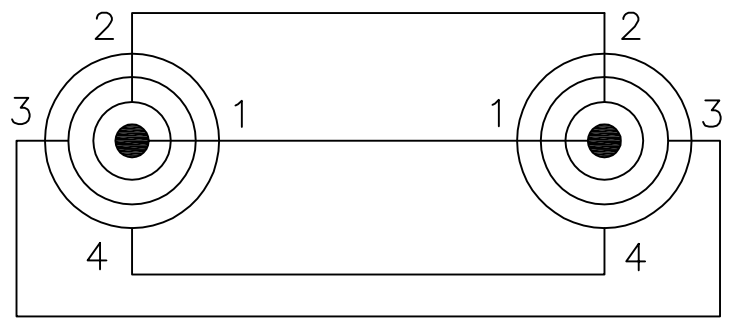

Soldered Drawing:

3.5mm 4Pole Plug 3.5mm 4Pole Plug

TOLERANCE		SIGNATURES		DATE	今入企业股份有限公司 JIN RUH CO., LTD
0 - 10	±0.05	DRAFT:	ZHOU XIN GUO	23-01-2014	
10 - 99	±0.5	CHECKED:	Xu Fu You		
100 - 999	±10.0				
1000 - 9999	±100.00				
10000 - 99999	±1000.00				

REV	PART NO & SAMPLE NO.	BY	 	APPROVAL:			TITLE	3.5mm 4 Pole Plug To Plug,Rt.Angle
A	JR 9064AN		SHEET	SCALE	UNIT	REV		
B			OF	1:1	mm	∅	CUSTOMER	