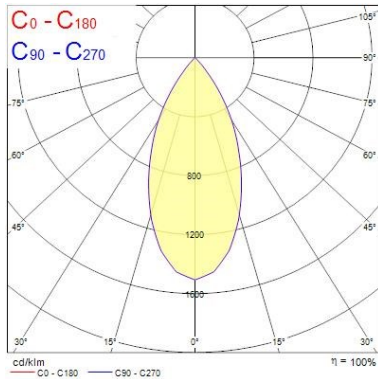

Myriad Square IP65 Black Reflector - White Bezel MYRIAD SQUARE IP65 FLOOD 3K STD BLKREF WBEZ 2056404

Packaging outer width (cm)	15.0
Packaging outer depth (cm)	17.5

PHOTOMETRY

TECHNICAL DRAWINGS