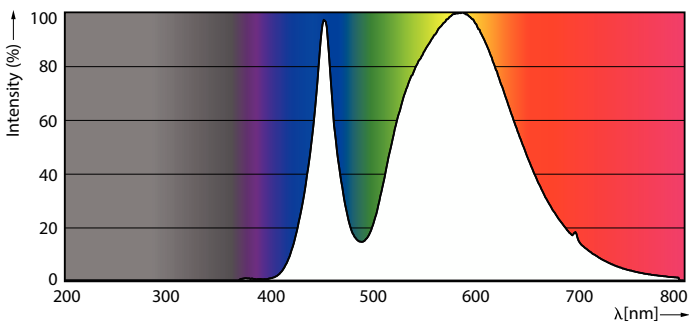

Trueforce Core LED SON-T

Mechanical and housing

Bulb Finish	Clear
Bulb Shape	T-shape

Approval and application

Energy Efficiency Class	C
Energy Consumption kWh/1000 h	26 kWh
EPREL Registration Number	574358

Product data

Full product code	871951431631700

Order product name	TForce Core LED road 26W 740 E27 MV
EAN/UPC - Product	8719514316317
Order code	929002485102
Numerator - Quantity Per Pack	1
Numerator - Packs per outer box	6
Material Nr. (12NC)	929002485102
Net Weight (Piece)	0.100 kg

Dimensional drawing

Product	D	C
TForce Core LED road 26W 740 E27 MV	38 mm	210 mm

Photometric data

LEDTForce Core road 26W Tshape E27 740-POC