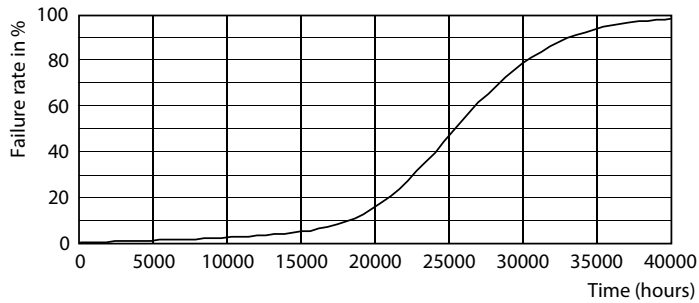

Trueforce Core LED SON-T

Photometric data

LEDTrueforce Core road 26W Tshape E27 740-GUL

Lifetime

LEDspots LED 25K