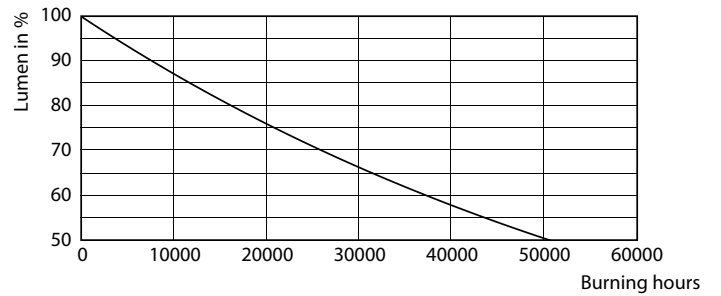

LEDspots LMP 25K