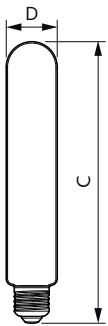

### Product data

General information		Operating and electrical	
Cap-Base	E27 [ E27]	Input Frequency	50 to 60 Hz
EU RoHS compliant	Yes	Power (Nom)	26 W
Nominal Lifetime (Nom)	25000 h	Lamp Current (Nom)	120 mA
Switching Cycle	15000X	Wattage Equivalent	70 W
Flux measurement reference	Sphere	Starting Time (Nom)	0.5 s
		Warm Up Time to 60% Light (Nom)	0.5 s
		Power Factor (Nom)	0.9
		Voltage (Nom)	220-240 V
Light technical		Temperature	
Color Code	740 [ CCT of 4000K]	T-Case Maximum (Nom)	66.4 °C
Luminous Flux (Nom)	4500 lm		
Color Designation	Cool White (CW)	Controls and dimming	
Correlated Color Temperature (Nom)	4000 K	Dimmable	No
Luminous Efficacy (rated) (Nom)	173.00 lm/W		
Color Consistency	<6		
Color Rendering Index (Nom)	70		
LLMF At End Of Nominal Lifetime (Nom)	70 %		

## Mechanical and housing

Bulb Finish	Clear
Bulb Shape	T-shape

## Product data

Full product code	871951431631700
-------------------	-----------------

Order product name	TForce Core LED road 26W 740 E27 MV
EAN/UPC - Product	8719514316317
Order code	929002485102
Numerator - Quantity Per Pack	1
Numerator - Packs per outer box	6
Material Nr. (12NC)	929002485102
Net Weight (Piece)	0.100 kg

## Dimensional drawing

TForce Core LED road 26W 740 E27 MV

Product	D	C
TForce Core LED road 26W 740 E27 MV	38 mm	210 mm