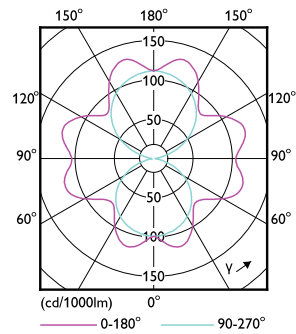

LEDTForce Core road 17W Tshape E27-LDD