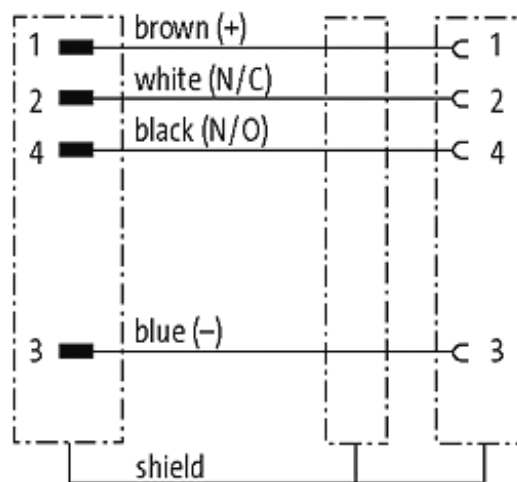

## M12 MALE 0° / M12 FEMALE 0° SHIELDED

PVC 4X0.34 shielded GRAY, UL,CSA 1.5m

Male straight to female straight  
M12 - M12, 4-pole

Plastic housings with good resistance against chemicals and oils. The resistance to aggressive media should be individually tested for your application. Further details on request. Further cable lengths on request.

#### Illustration

Male

Female

Product may differ from Image