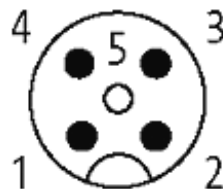

## M12 MALE 0° / M12 FEMALE 0° SHIELDED

PVC 4X0.34 shielded GRAY, UL,CSA 1.5m

Male straight to female straight  
M12 - M12, 4-pole

Plastic housings with good resistance against chemicals and oils. The resistance to aggressive media should be individually tested for your application. Further details on request. Further cable lengths on request.

#### Illustration

Male

Female

Product may differ from Image