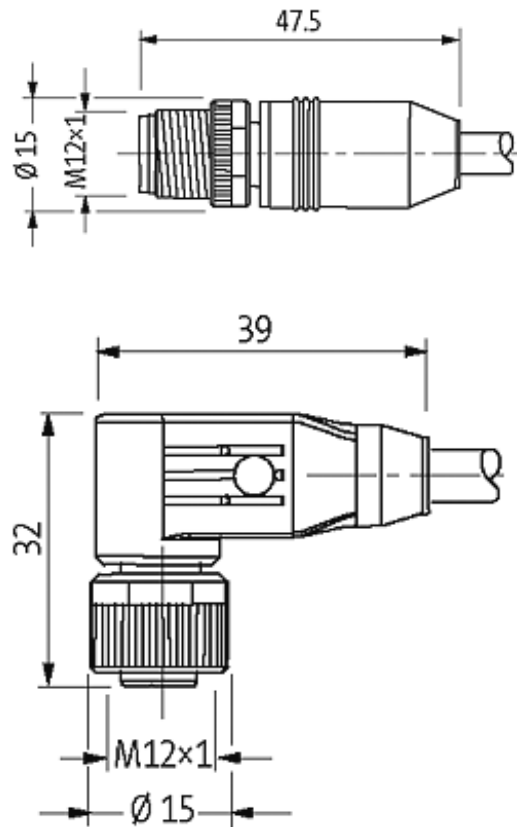

M12 MALE 0° / M12 FEMALE 90° SHIELDED

PUR 4X0.34 shielded GRAY, UL/CSA, drag ch 6m

Male straight to female 90°
M12 - M12, 4-pole
shielded

Plastic housings with good resistance against chemicals and oils. The resistance to aggressive media should be individually tested for your application. Further details on request. Further cable lengths on request.

[Link to Product](#)

Illustration

Male

Female

Product may differ from Image