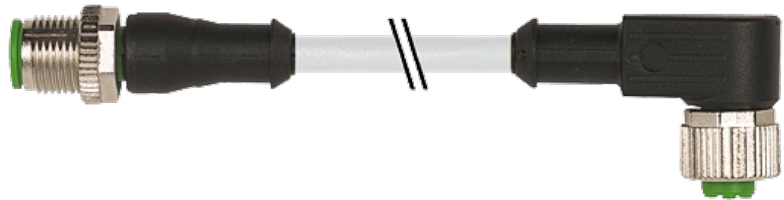

M12 MALE 0° / M12 FEMALE 90° SHIELDED

PUR 4X0.34 shielded GRAY, UL/CSA, drag ch 6m

Male straight to female 90°
M12 - M12, 4-pole
shielded

Plastic housings with good resistance against chemicals and oils. The resistance to aggressive media should be individually tested for your application. Further details on request. Further cable lengths on request.

[Link to Product](#)

Illustration

Male

Female

Product may differ from Image