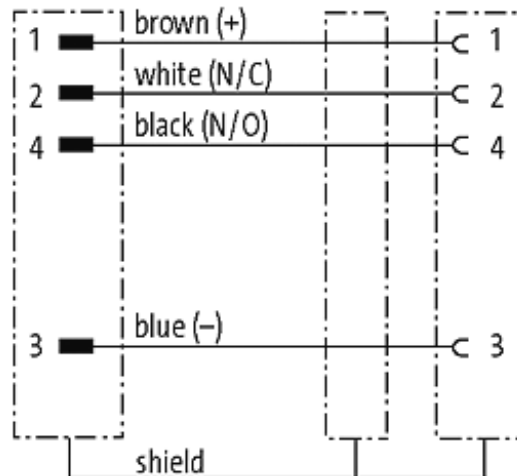

M12 MALE 0° / M12 FEMALE 90° SHIELDED

PUR 4X0.34 shielded GRAY, UL/CSA, drag ch 6m

Male straight to female 90°
M12 - M12, 4-pole
shielded

Plastic housings with good resistance against chemicals and oils. The resistance to aggressive media should be individually tested for your application. Further details on request. Further cable lengths on request.

[Link to Product](#)

Illustration

Male

Female

Product may differ from Image