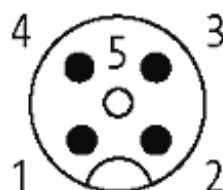

M12 MALE 0° / M12 FEMALE 90° SHIELDED

PUR 4X0.34 shielded GRAY, UL/CSA, drag ch 6m

Male straight to female 90°
M12 - M12, 4-pole
shielded

Plastic housings with good resistance against chemicals and oils. The resistance to aggressive media should be individually tested for your application. Further details on request. Further cable lengths on request.

[Link to Product](#)

Illustration

Male

Female

Product may differ from Image