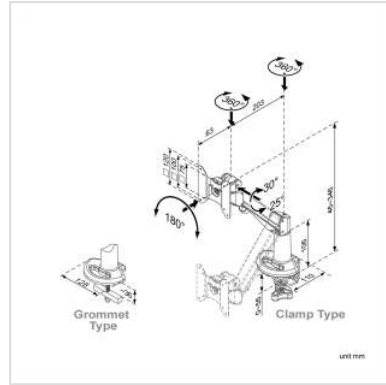

ROLINE LCD Monitor Stand Pneumatic, Desk Clamp, Pivot, 1 Joint

Product No.	17.03.1149
Manufacturer	ROLINE
Manufacturer No.	17.03.1149
EAN (single piece)	7611990128778

- Delicate and streamlined design
- Made of high quality aluminum alloy
- Gas spring integrated allows users to move the LCD panel in most positions at will
- Meets VESA 75 (75x75 mm) or VESA 100 (100x100 mm)
- Special feature: Pivot function - screen is 90 degrees rotatable
- Small desktop mount saves space
- A clever cable management is built into the rear arm

Specifications:

- Arm extension: ~ 266 mm
- Lift: 50 ~ 350 mm
- Monitor pivot: 180°
- Rotation: 360° (arm & display)
- Loading capacity: 3 ~ 8 kg

Technical specifications

Manufacturer	ROLINE
Product group	LCD-Monitor arms
Product type	Monitor Arms, Desk Clamp
Colour	silver
Load capacity	3-8 kg

Quantity of pivots	3
Fixing	Desk clamp
Maximal arm length	266 mm
Adjustments	Gas spring
VESA 75 x 75 mm	Yes
VESA 100 x 100 mm	Yes
Technical particularity	Pivot functionality