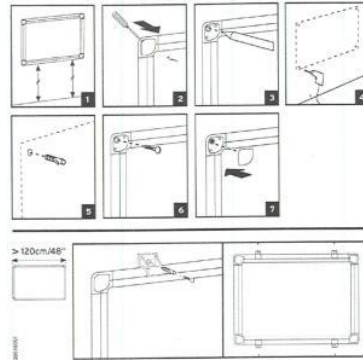

TECHNICAL DETAILS

COMPOSITION:

- Aluminium frame
- Felt surface
- Wooden Base core
- 2 year warranty

ASSEMBLY OVERVIEW: