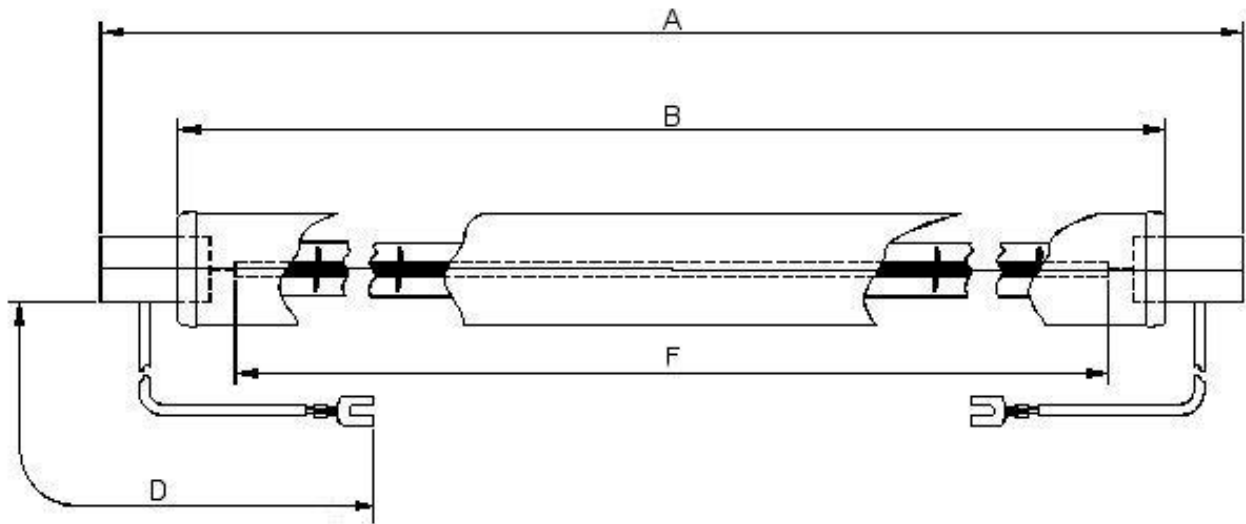

Victory Lighting Product Data Specification

Product Code: 64241030
Issue No: 5
Issue Date: 31 July 2007

Dimensions

A	346±2	D	230±5
B	306	F	270 Nom

All dimensions in mm unless otherwise stated

Technical Data

Volts	240	Cap	Sk15
Watts	1000	Life	5000
Finish	Ruby jacket	Burning Position	Horizontal

Leads: PTFE insulated with silicon impregnated glass fibre sleeve, M4 fork termination.

Ruby Quartz jacket 19 Diameter