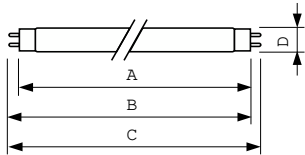

Mechanical and Housing	
Bulb Shape	T26 [T 26mm]
Approval and Application	
Mercury (Hg) Content (Nom)	2.0 mg
UV	
UV-C Radiation at 100 hr	12.3 W
Product Data	
Order product name	TUV 30W 1SL/25-Latest
Full product name	TUV 30W 1SL/25-Latest
Full product code	871150072620940
Order code	928039504005
Material Nr. (12NC)	928039504005

## Dimensional drawing

Product	D (max)	A (max)	B (max)	B (min)	C (max)
TUV 30W 1SL/25-Latest	28 mm	894.6 mm	901.7 mm	899.3 mm	908.8 mm