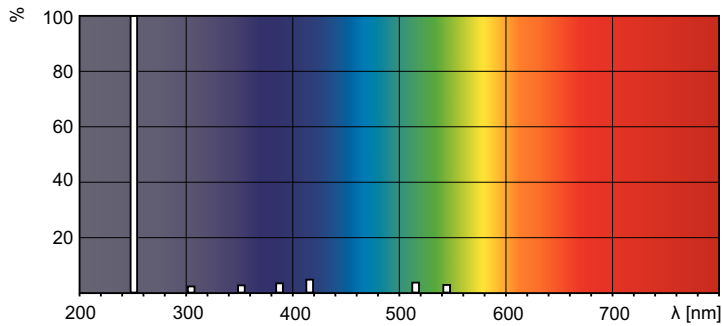

## Photometric data

Spectral Power Distribution Colour - TUV 30W 1SL/25-Latest