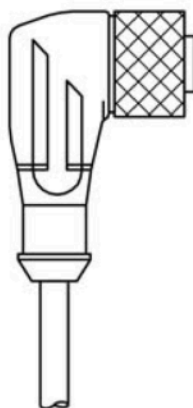

Part no.: 548052
CB-M12-1500X-3WF/WM
Muting cable

Figure can vary

Contents

- Technical data
- Electrical connection

Part no.: 548052 – CB-M12-1500X-3WF/WM – Muting cable

Technical data

Electrical data

Connection

Connection 1

Type of connection	Connector
Thread size	M12
Type	Female
No. of pins	3 -pin
Design	Angled

Connection 2

Type of connection	Connector
Thread size	M12
Type	Male
No. of pins	3 -pin
Design	Angled

Cable properties

Number of conductors	3 Piece(s)
Wire cross section	0.34 mm ²
Sheathing color	Black
Shielded	No
Cable design	Interconnection cable
Cable diameter (external)	4.3 mm
Cable length	1,500 mm
Conductor material	Copper
Sheathing material	PUR

Connection 2	
Type of connection	Connector
Thread size	M12
Type	Male
Handle body material	
No. of pins	3 -pin
Encoding	
Design	Angled
Lock	