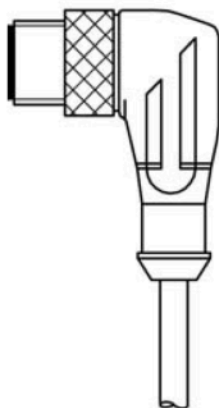

Part no.: 548052
CB-M12-1500X-3WF/WM
Muting cable

Figure can vary

Contents

- Technical data
- Electrical connection

Part no.: 548052 – CB-M12-1500X-3WF/WM – Muting cable

Technical data

Electrical data

Connection

Connection 1

Type of connection	Connector
Thread size	M12
Type	Female
No. of pins	3 -pin
Design	Angled

Connection 2

Type of connection	Connector
Thread size	M12
Type	Male
No. of pins	3 -pin
Design	Angled

Cable properties

Number of conductors	3 Piece(s)
Wire cross section	0.34 mm ²
Sheathing color	Black
Shielded	No
Cable design	Interconnection cable
Cable diameter (external)	4.3 mm
Cable length	1,500 mm
Conductor material	Copper
Sheathing material	PUR

Connection 2	
Type of connection	Connector
Thread size	M12
Type	Male
Handle body material	
No. of pins	3 -pin
Encoding	
Design	Angled
Lock	