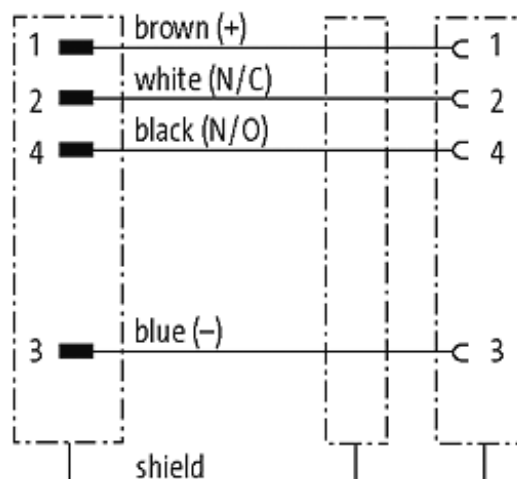

M12 male straight / M12 female straight shielded

PUR-OB 4x0,34 shielded grey UL,CSA+drag chain 3m

Male straight to female straight
M12 - M12, 4-pole

Plastic housings with good resistance against chemicals and oils. The resistance to aggressive media should be individually tested for your application. Further details on request. Further cable lengths on request.

[Link to Product](#)

Illustration

Male

Female

Product may differ from Image