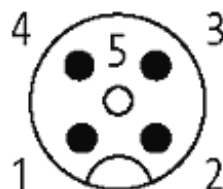

M12 male straight / M12 female straight shielded

PUR-OB 4x0,34 shielded grey UL,CSA+drag chain 3m

Male straight to female straight
M12 - M12, 4-pole

Plastic housings with good resistance against chemicals and oils. The resistance to aggressive media should be individually tested for your application. Further details on request. Further cable lengths on request.

[Link to Product](#)

Illustration

Male

Female

Product may differ from Image