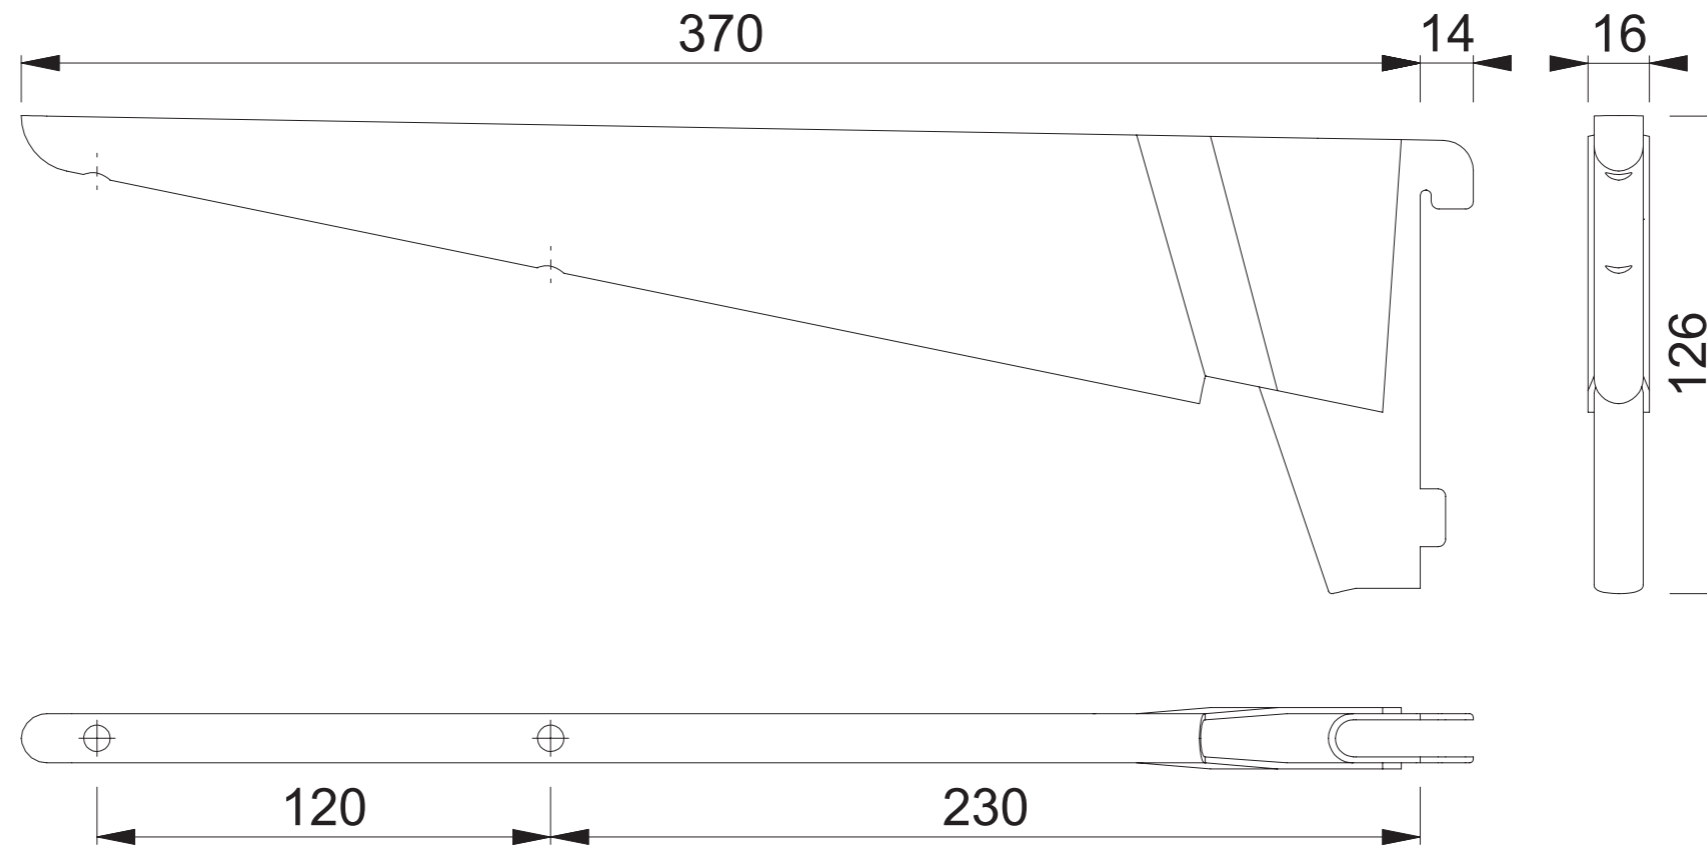

# AR-BR370 (370mm Reinforced Bracket)

These documents are property of HOPPE (UK) LTD, Standerford, Wolverhampton and are protected by both copyright and fair trade law. Any reproduction, reprint, copying, passing on to third parties and whichever use of these documents or parts thereof is prohibited, except with prior written consent of HOPPE.

Scale 1:2	Drawn by J.Renhard	Date 04.03.15	Drawing No. c9502009e001	<b>ARRONE</b> The Complete Range
--------------	-----------------------	------------------	-----------------------------	-------------------------------------