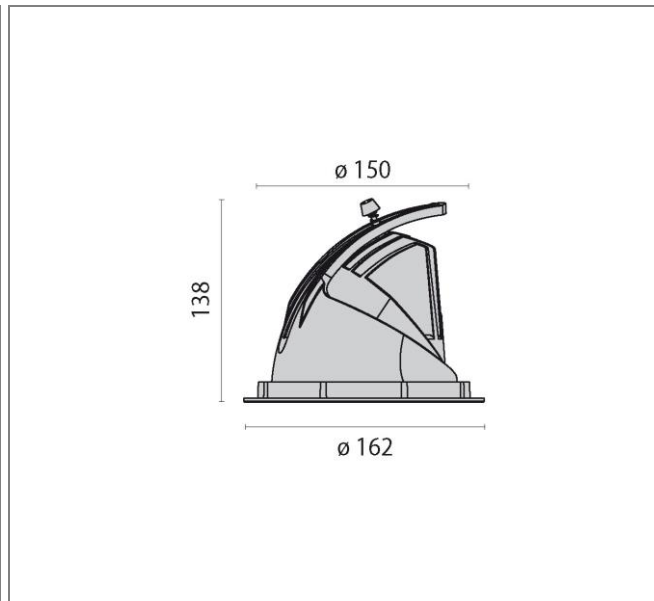

ART.: 8434184253310

EB434 LED WIDE FLOOD REFLECTOR

Art.: 8434184253310, EB434 LED, 27W, 3000K, Driver static, Direct / wideflood (2 x 30°-37°), White, Recessed LED luminaire for indoors, consisting of: Die-cast aluminum spotlight body and ring, powder-coated, Reflector can be swivelled horizontally inwards and outwards thanks to the unique swivel mechanism, Adjustable about 60° (from -15° up to 45°, rotatable about 355°, High-brilliance spherical faceted reflector for maximum lamp performance and neutral colour rendering, Reflector in Wide Flood design Colour rendering index Ra > 90, Colour tolerance according to MacAdam ≤ 3 SDCM Toolless mounting, Complete with electric converter, Anchor springs, Complete with clear safety glass pane

Connected load	27 W
Luminous flux	2720 lm
Efficiency	101 lm/W
Colour temperature	3000K
Colour rendering (CRI)	80
IP class	20
Nominal voltage	220 – 240 V
Colour	RAL 9010