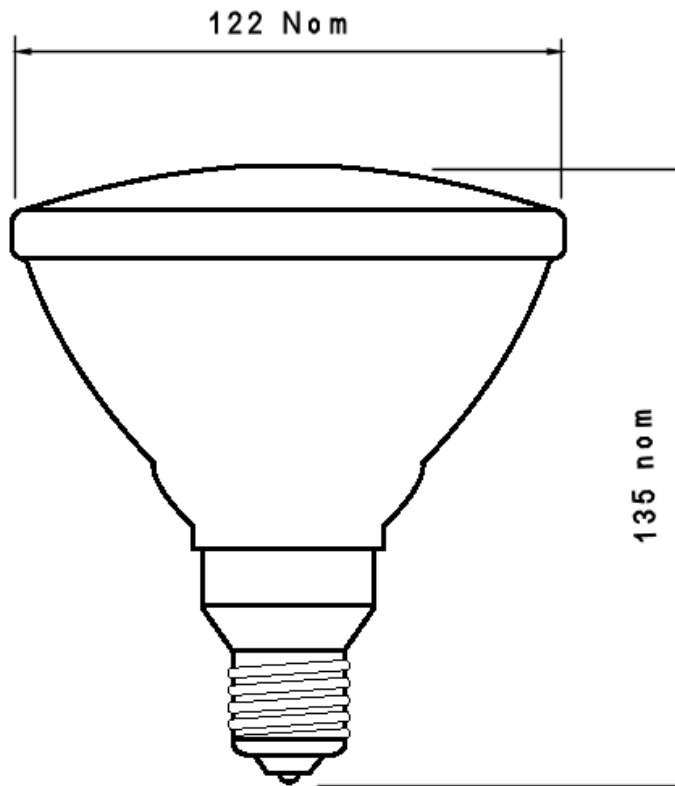

# Victory Lighting Product Data Specification

Product Code: PAR240150R  
Issue No: 1  
Issue Date: 29 March 2007

## Technical Data

All dimensions in mm unless otherwise stated

Volts	240	Colour Temp K	n.a
Watts	150	Life Hrs	1000
Finish	Ruby	Burning Position	Any

Par 38 Aluminised reflector with Ruby Lens  
Cap: Brass ES E27