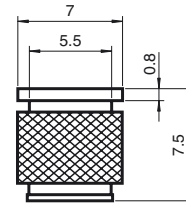

Model Number

OMH-LS610-02

Direct mounting set consisting of 4 x M4 threaded inserts

Features

- Mounting bracket
- Simple and fast mounting

Dimensions

Technical data

Mechanical specifications