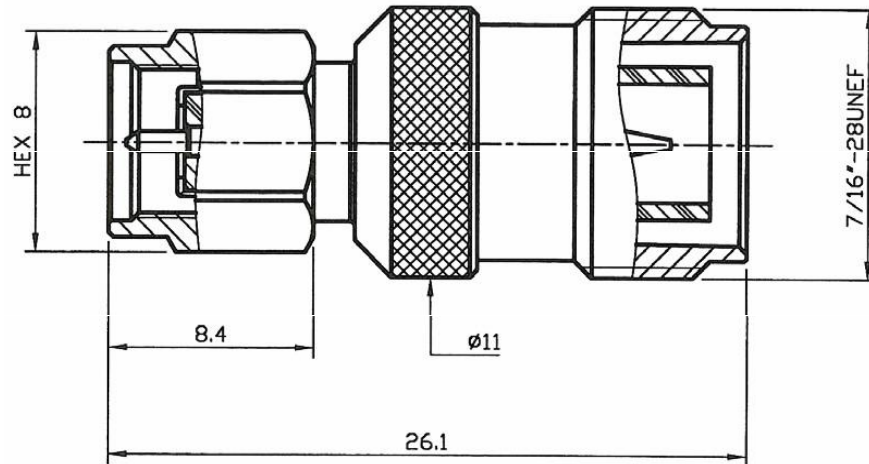

## Datenblatt

08	BODY	BRASS	1	NICKEL
07	INSULATOR	TEFLON	1	
06	PRESS WASHER	BRASS	1	NICKEL
05	CENTER PIN	BRASS	1	GOLD
04	INSULATOR	TEFLON	1	
03	INNER RETAINING RING	STAINLESS	1	
02	GASKET	SILICONE	1	RED
01	SHELL	BRASS	1	NICKEL
NO	DESCRIPTION	MATERIAL	Q'TY	FINISH