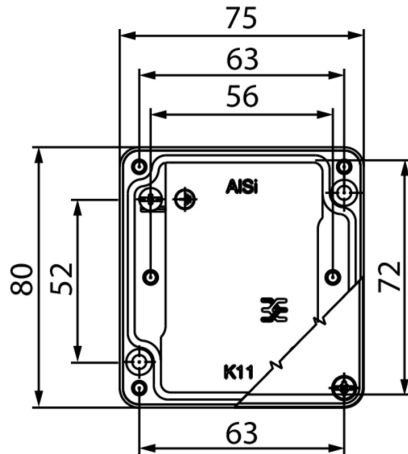

**Industrial Ethernet
IE-OM-V01M-K11-1S**

Weidmüller Interface GmbH & Co. KG
Klingenbergstraße 16
D-32758 Detmold
Germany
Fon: +49 5231 14-0
Fax: +49 5231 14-292083
www.weidmueller.com

Drawings

Dimensioned drawing